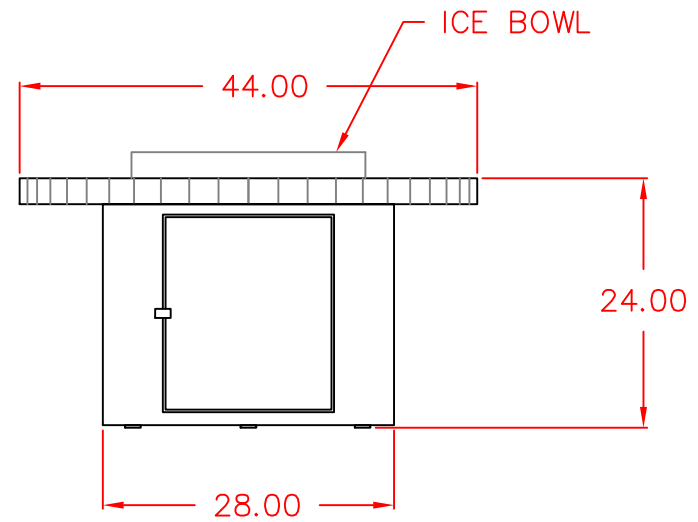

10/17/13

SEDONA BY LYNX

LFPC-S CIRCULAR SANDLEWOOD

LFPC-G CIRCULAR FALCON GREY

W/ DIMENSIONS

CONTAINS:

44" ROUND FIREPIT TOP AND BASE

20" BURNER PAN with NATILUS BURNER

22" ICE BOWL

POLIVYNL COVER

TOP VIEW

FRONT VIEW