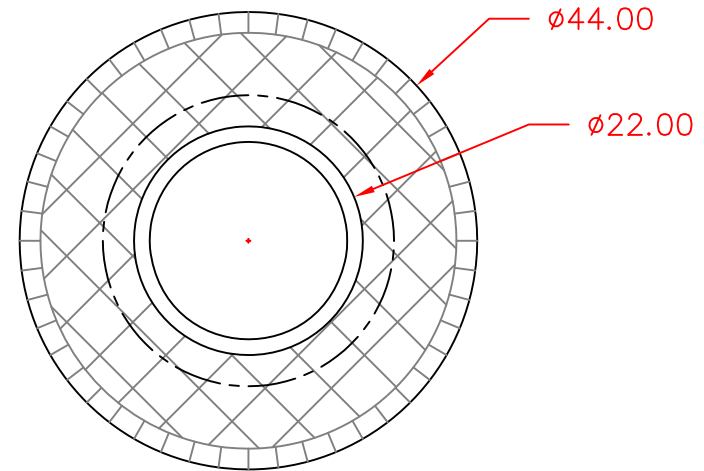

10/17/13

SEDONA BY LYNX

LFPC-S CIRCULAR SANDLEWOOD

LFPC-G CIRCULAR FALCON GREY

W/ DIMENSIONS

CONTAINS:

44" ROUND FIREPIT TOP AND BASE

20" BURNER PAN with NATILUS BURNER

22" ICE BOWL

POLIVYNL COVER

TOP VIEW

FRONT VIEW