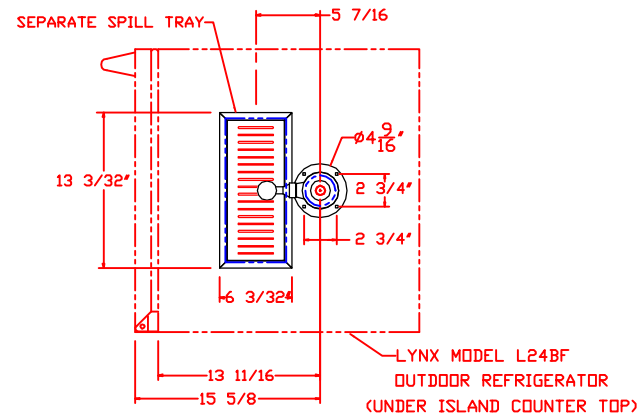

4/5/12

LYNX BEVERAGE TOWER KIT MODEL L24TWS W/ DIMENSIONS

ISLAND CUTOUT
IN BLUE

TOP VIEW

4/5/12

LYNX BEVERAGE TOWER KIT
MODEL L24TWS
ISLAND CUTOUT

ISLAND CUTOUT
IN BLUE

TOP VIEW

FRONT VIEW

SIDE VIEW