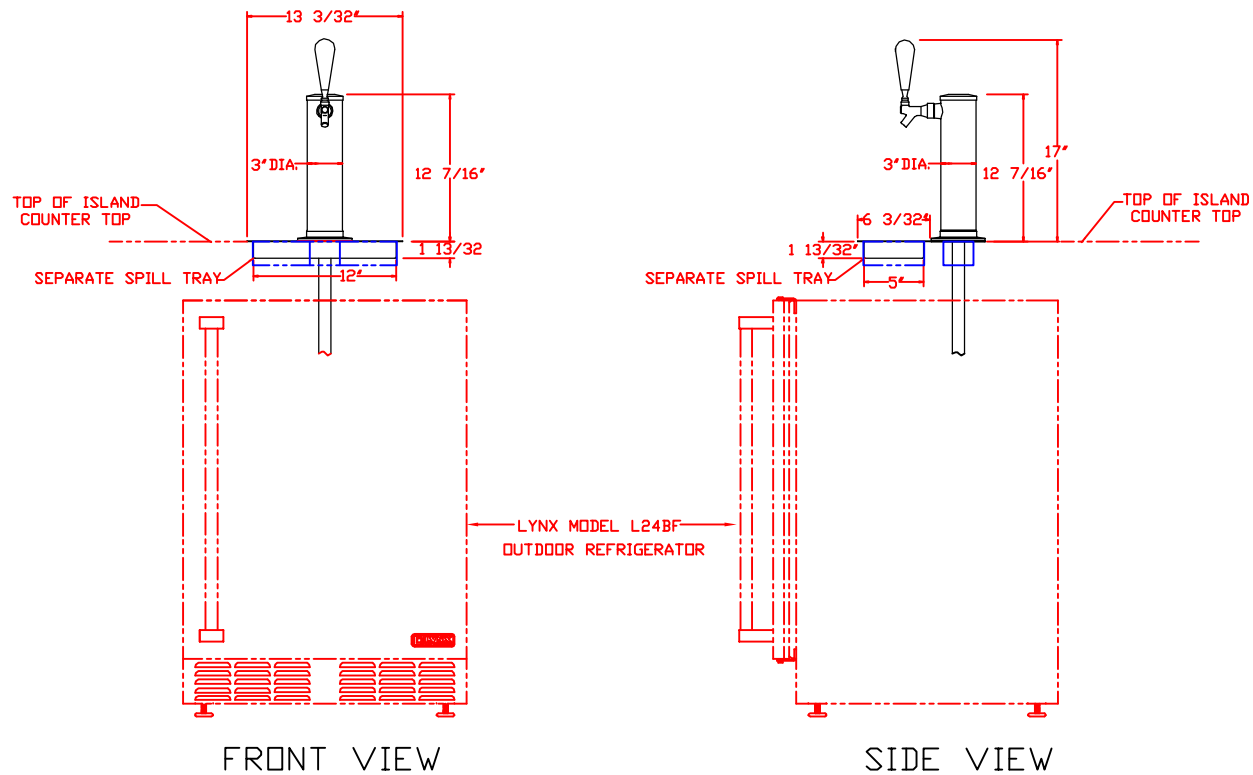

4/5/12

LYNX BEVERAGE TOWER KIT MODEL L24TWS W/ DIMENSIONS

ISLAND CUTOUT
IN BLUE

TOP VIEW

4/5/12

LYNX BEVERAGE TOWER KIT
MODEL L24TWS
ISLAND CUTOUT

ISLAND CUTOUT
IN BLUE

TOP VIEW

FRONT VIEW

SIDE VIEW