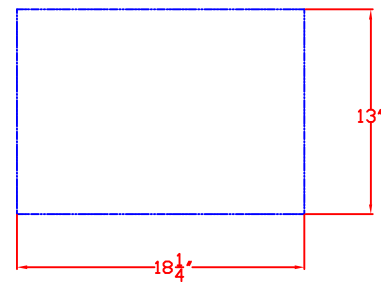

3/6/13

LYNX 18 IN. DROP-IN COOLER
MODEL LDC18
WITH DIMENSIONS

ISLAND CUTOUT IN BLUE

TOP VIEW

FRONT VIEW

SIDE VIEW

3/6/13

LYNX 18 IN. DROP-IN COOLER
MODEL LDC18

ISLAND CUTOUT

TOP VIEW

FRONT VIEW

SIDE VIEW