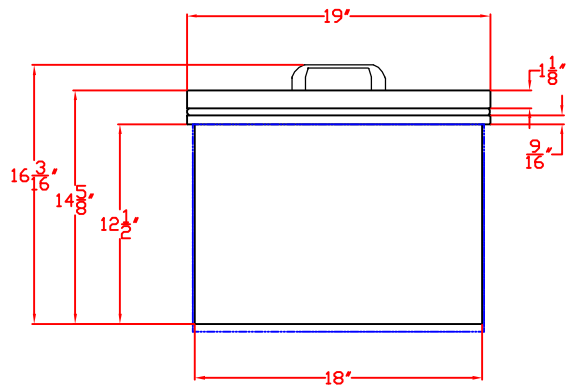

3/6/13

LYNX 18 IN. DROP-IN COOLER
MODEL LDC18
WITH DIMENSIONS

ISLAND CUTOUT IN BLUE

TOP VIEW

FRONT VIEW

SIDE VIEW

3/6/13

LYNX 18 IN. DROP-IN COOLER
MODEL LDC18

ISLAND CUTOUT

TOP VIEW

FRONT VIEW

SIDE VIEW