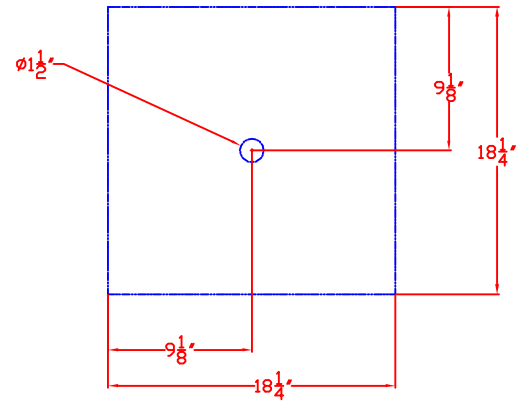

3/6/13

LYNX 18 IN. DROP-IN COOLER
MODEL LDC18
WITH DIMENSIONS

ISLAND CUTOUT IN BLUE

TOP VIEW

FRONT VIEW

SIDE VIEW

3/6/13

LYNX 18 IN. DROP-IN COOLER
MODEL LDC18

ISLAND CUTOUT

TOP VIEW

FRONT VIEW

SIDE VIEW