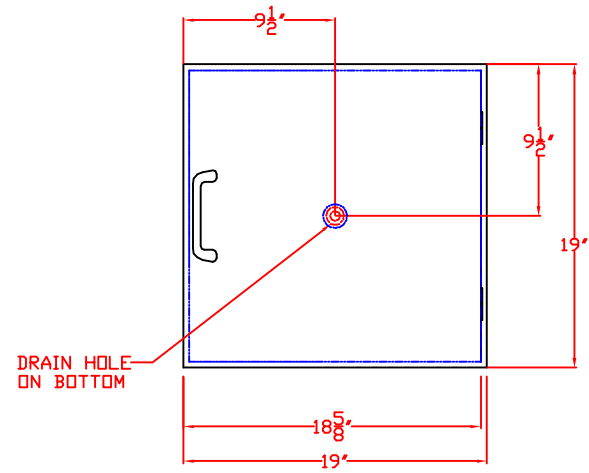

3/6/13

LYNX 18 IN. DROP-IN COOLER
MODEL LDC18
WITH DIMENSIONS

ISLAND CUTOUT IN BLUE

TOP VIEW

FRONT VIEW

SIDE VIEW

3/6/13

LYNX 18 IN. DROP-IN COOLER
MODEL LDC18

ISLAND CUTOUT

TOP VIEW

FRONT VIEW

SIDE VIEW