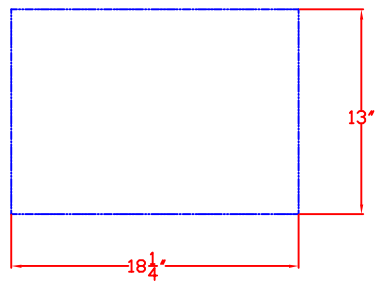

3/6/13

LYNX 18 IN. DROP-IN COOLER
MODEL LDC18
WITH DIMENSIONS

ISLAND CUTOUT IN BLUE

TOP VIEW

FRONT VIEW

SIDE VIEW

3/6/13

LYNX 18 IN. DROP-IN COOLER
MODEL LDC18

ISLAND CUTOUT

TOP VIEW

FRONT VIEW

SIDE VIEW