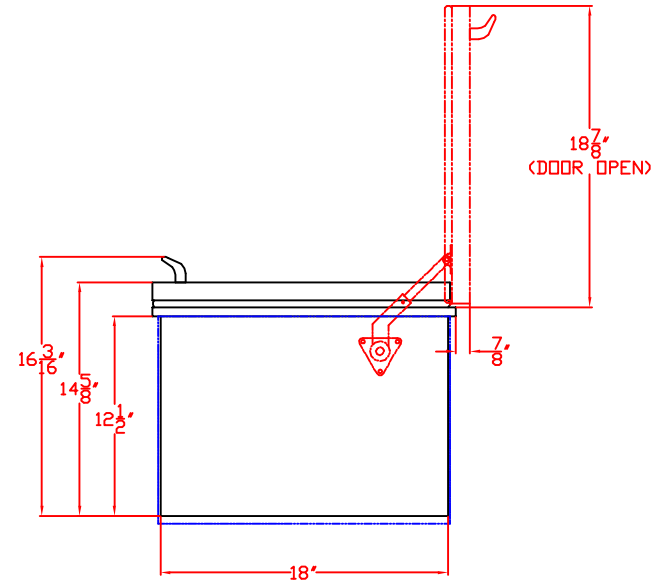

3/6/13

LYNX 18 IN. DROP-IN COOLER
MODEL LDC18
WITH DIMENSIONS

ISLAND CUTOUT IN BLUE

TOP VIEW

FRONT VIEW

SIDE VIEW

3/6/13

LYNX 18 IN. DROP-IN COOLER
MODEL LDC18

ISLAND CUTOUT

TOP VIEW

FRONT VIEW

SIDE VIEW