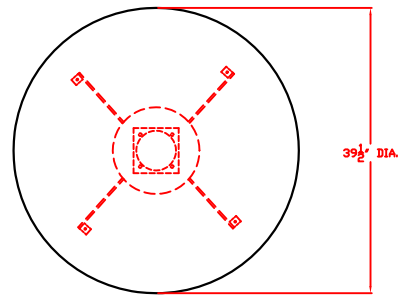

LYNX INFRARED OUTDOOR PATIO HEATER
MODEL LHPM
W/ DIMENSIONS

TOP VIEW

FRONT VIEW

REAR VIEW

BOTTOM FOOTPRINT