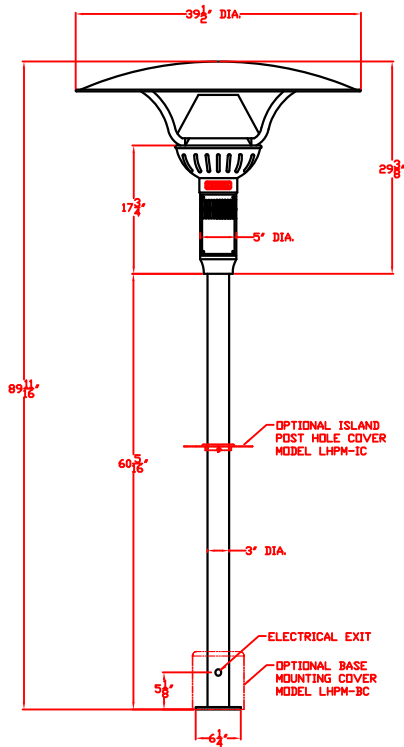

LYNX INFRARED OUTDOOR PATIO HEATER
MODEL LHPM
W/ DIMENSIONS

TOP VIEW

FRONT VIEW

REAR VIEW

BOTTOM FOOTPRINT