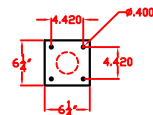

LYNX INFRARED OUTDOOR PATIO HEATER
MODEL LHPM
W/ DIMENSIONS

TOP VIEW

FRONT VIEW

REAR VIEW

BOTTOM FOOTPRINT