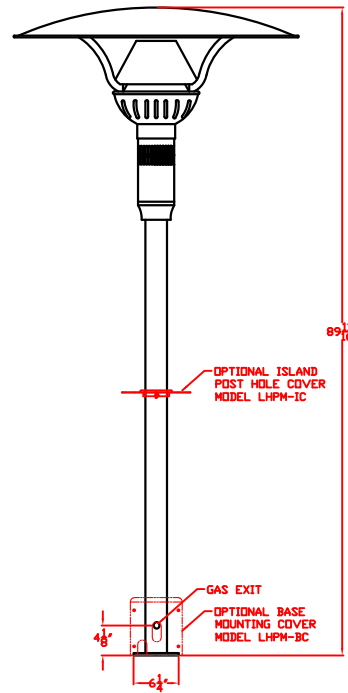

LYNX INFRARED OUTDOOR PATIO HEATER
MODEL LHPM
W/ DIMENSIONS

TOP VIEW

FRONT VIEW

REAR VIEW

BOTTOM FOOTPRINT