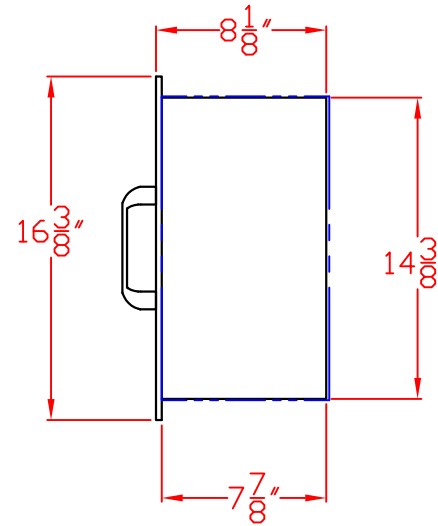

1/20/10

LYNX TOWEL DISPENSER
MODEL L16TWL
WITH DIMENSIONS

ISLAND CUTOUT
IN BLUE

TOP VIEW

FRONT VIEW

(LID OPEN)

SIDE VIEW

1/20/10

TOP VIEW

LYNX TOWEL DISPENSER
MODEL L16TWL
ISLAND CUTOUT

LOCATION/SIZE OF CUTOUT
UNDERNEATH COUNTER TOP

FRONT VIEW

SIDE VIEW