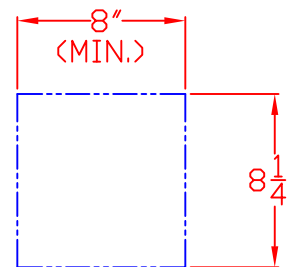

1/20/10

LYNX TOWEL DISPENSER
MODEL L16TWL
WITH DIMENSIONS

ISLAND CUTOUT
IN BLUE

TOP VIEW

FRONT VIEW

(LID OPEN)

SIDE VIEW

1/20/10

TOP VIEW

LYNX TOWEL DISPENSER
MODEL L16TWL
ISLAND CUTOUT

LOCATION/SIZE OF CUTOUT
UNDERNEATH COUNTER TOP

FRONT VIEW

SIDE VIEW