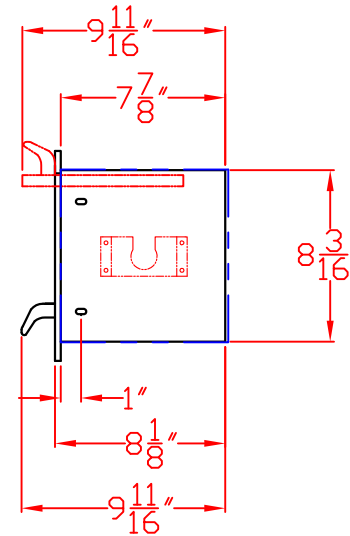

1/20/10

LYNX TOWEL DISPENSER
MODEL L16TWL
WITH DIMENSIONS

ISLAND CUTOUT
IN BLUE

TOP VIEW

FRONT VIEW

(LID OPEN)

SIDE VIEW

1/20/10

TOP VIEW

LYNX TOWEL DISPENSER
MODEL L16TWL
ISLAND CUTOUT

LOCATION/SIZE OF CUTOUT
UNDERNEATH COUNTER TOP

FRONT VIEW

SIDE VIEW