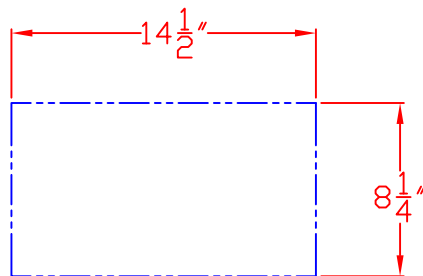

1/20/10

LYNX TOWEL DISPENSER
MODEL L16TWL
WITH DIMENSIONS

ISLAND CUTOUT
IN BLUE

TOP VIEW

FRONT VIEW

(LID OPEN)

SIDE VIEW

1/20/10

TOP VIEW

LYNX TOWEL DISPENSER
MODEL L16TWL
ISLAND CUTOUT

LOCATION/SIZE OF CUTOUT
UNDERNEATH COUNTER TOP

FRONT VIEW

SIDE VIEW