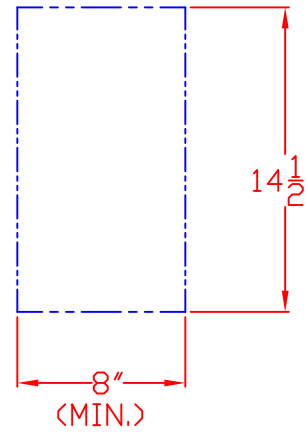

1/20/10

LYNX TOWEL DISPENSER
MODEL L16TWL
WITH DIMENSIONS

ISLAND CUTOUT
IN BLUE

TOP VIEW

FRONT VIEW

(LID OPEN)

SIDE VIEW

1/20/10

TOP VIEW

LYNX TOWEL DISPENSER
MODEL L16TWL
ISLAND CUTOUT

LOCATION/SIZE OF CUTOUT
UNDERNEATH COUNTER TOP

FRONT VIEW

SIDE VIEW