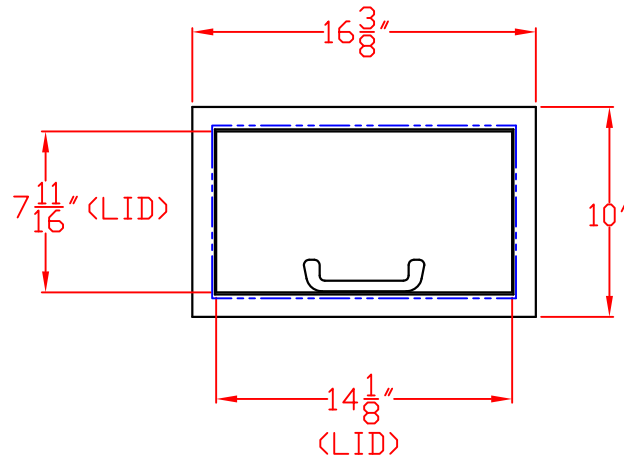

1/20/10

LYNX TOWEL DISPENSER
MODEL L16TWL
WITH DIMENSIONS

ISLAND CUTOUT
IN BLUE

TOP VIEW

FRONT VIEW

(LID OPEN)

SIDE VIEW

1/20/10

TOP VIEW

LYNX TOWEL DISPENSER
MODEL L16TWL
ISLAND CUTOUT

LOCATION/SIZE OF CUTOUT
UNDERNEATH COUNTER TOP

FRONT VIEW

SIDE VIEW