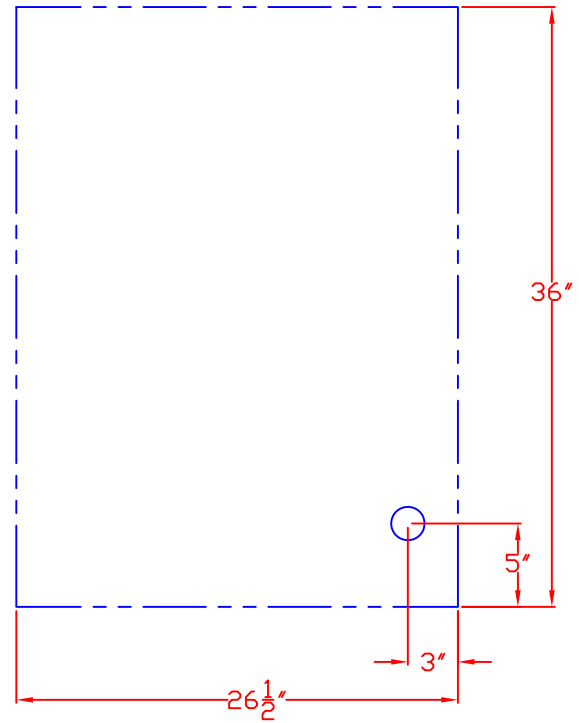

1/20/10

LYNX 30 IN. INSULATED JACKET
WITH DIMENSIONS

ISLAND CUTOUT
IN BLUE

TOP VIEW

FRONT VIEW

RIGHT SIDE VIEW

1/20/10

LYNX 30 IN. INSULATED JACKET
ISLAND CUTOUT

TOP VIEW

FRONT VIEW

SIDE VIEW