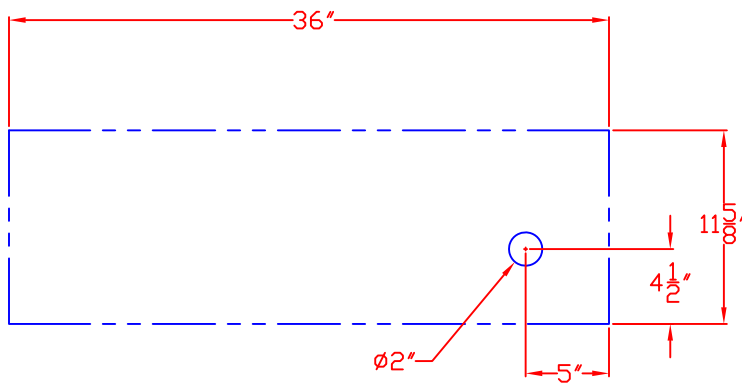

1/20/10

LYNX 30 IN. INSULATED JACKET
WITH DIMENSIONS

ISLAND CUTOUT
IN BLUE

TOP VIEW

FRONT VIEW

RIGHT SIDE VIEW

1/20/10

LYNX 30 IN. INSULATED JACKET
ISLAND CUTOUT

TOP VIEW

FRONT VIEW

SIDE VIEW