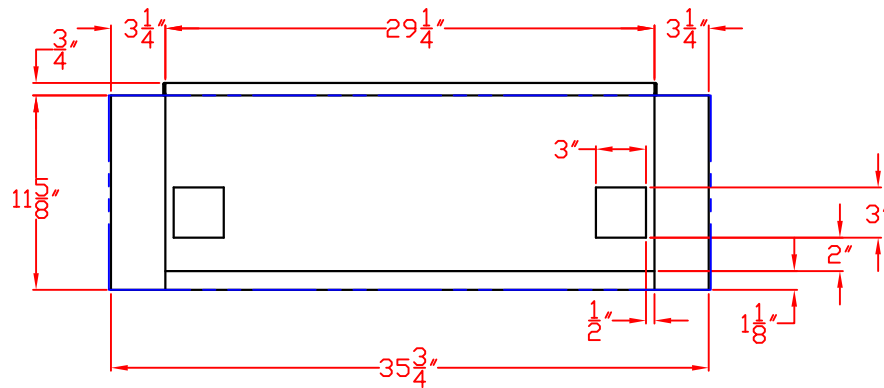

1/20/10

LYNX 30 IN. INSULATED JACKET
WITH DIMENSIONS

ISLAND CUTOUT
IN BLUE

TOP VIEW

FRONT VIEW

RIGHT SIDE VIEW

1/20/10

LYNX 30 IN. INSULATED JACKET
ISLAND CUTOUT

TOP VIEW

FRONT VIEW

SIDE VIEW