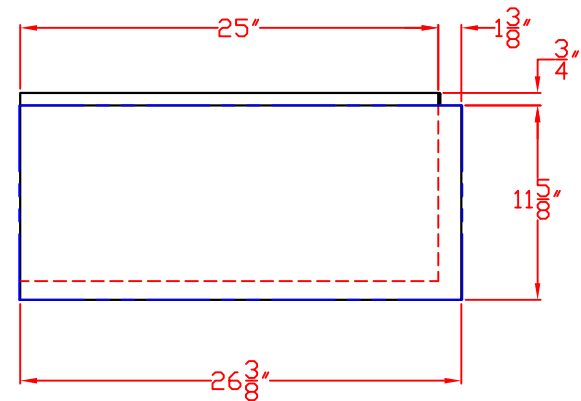

1/20/10

LYNX 30 IN. INSULATED JACKET
WITH DIMENSIONS

ISLAND CUTOUT
IN BLUE

TOP VIEW

FRONT VIEW

RIGHT SIDE VIEW

1/20/10

LYNX 30 IN. INSULATED JACKET
ISLAND CUTOUT

TOP VIEW

FRONT VIEW

SIDE VIEW