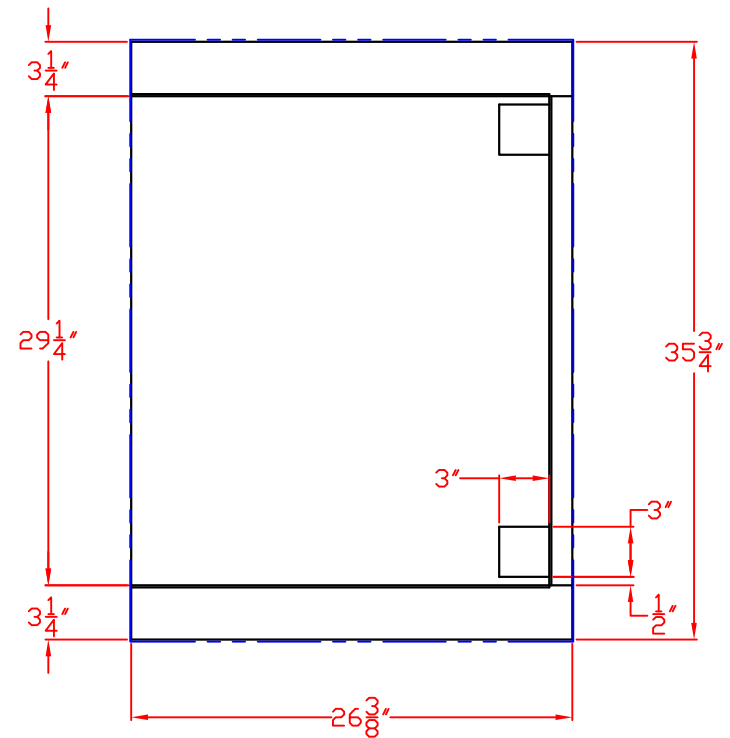

1/20/10

LYNX 30 IN. INSULATED JACKET
WITH DIMENSIONS

ISLAND CUTOUT
IN BLUE

TOP VIEW

FRONT VIEW

RIGHT SIDE VIEW

1/20/10

LYNX 30 IN. INSULATED JACKET
ISLAND CUTOUT

TOP VIEW

FRONT VIEW

SIDE VIEW