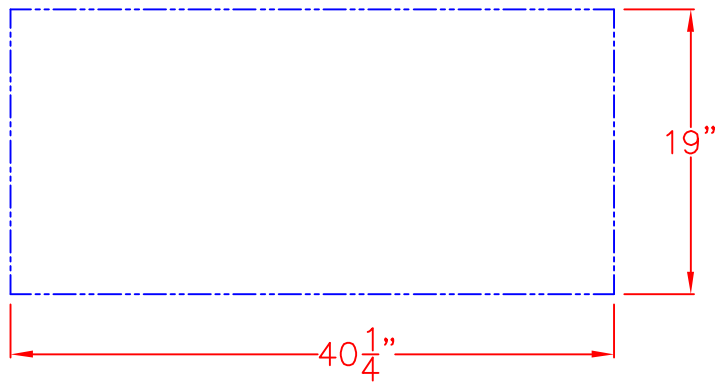

10/12/15

LYNX 42 IN. STORAGE ACCESSORY  
MODEL LSA42  
W/ DIMENSIONS

ISLAND CUTOUT  
IN BLUE

SIDE VIEW

10/12/15

LYNX 42 IN. STORAGE ACCESSORY  
MODEL LSA42  
ISLAND CUTOUT

ISLAND CUTOUT  
IN BLUE

FRONT VIEW

SIDE VIEW