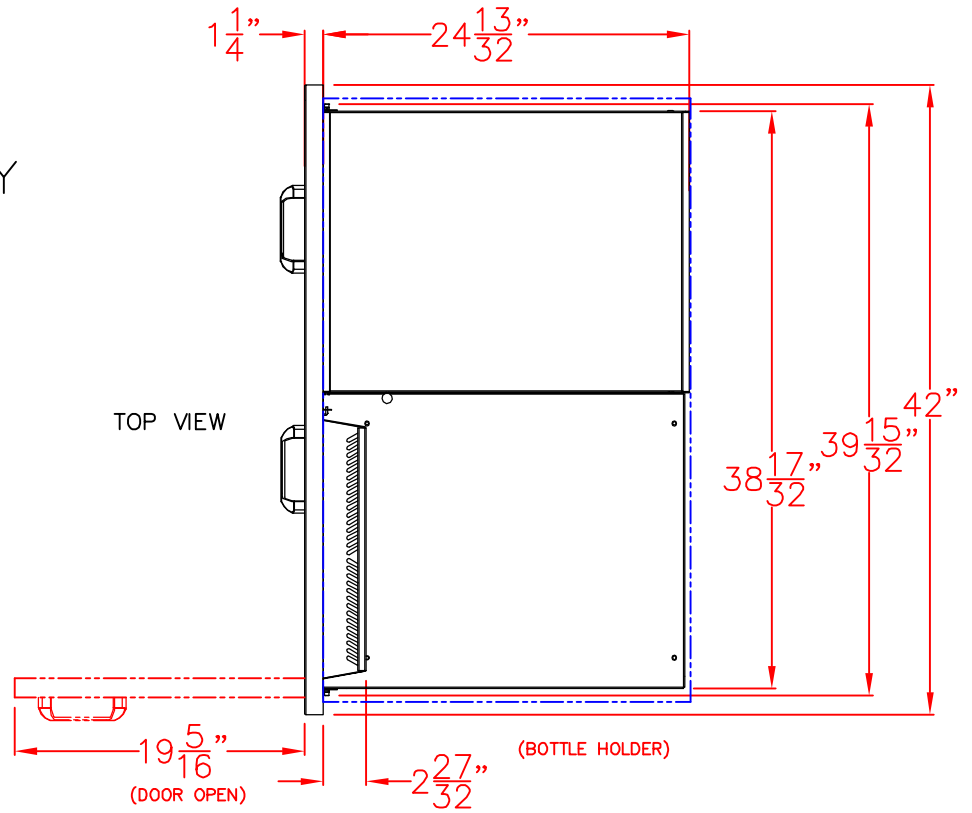

10/12/15

LYNX 42 IN. STORAGE ACCESSORY  
MODEL LSA42  
W/ DIMENSIONS

ISLAND CUTOUT  
IN BLUE

SIDE VIEW

10/12/15

LYNX 42 IN. STORAGE ACCESSORY  
MODEL LSA42  
ISLAND CUTOUT

ISLAND CUTOUT  
IN BLUE

FRONT VIEW

SIDE VIEW