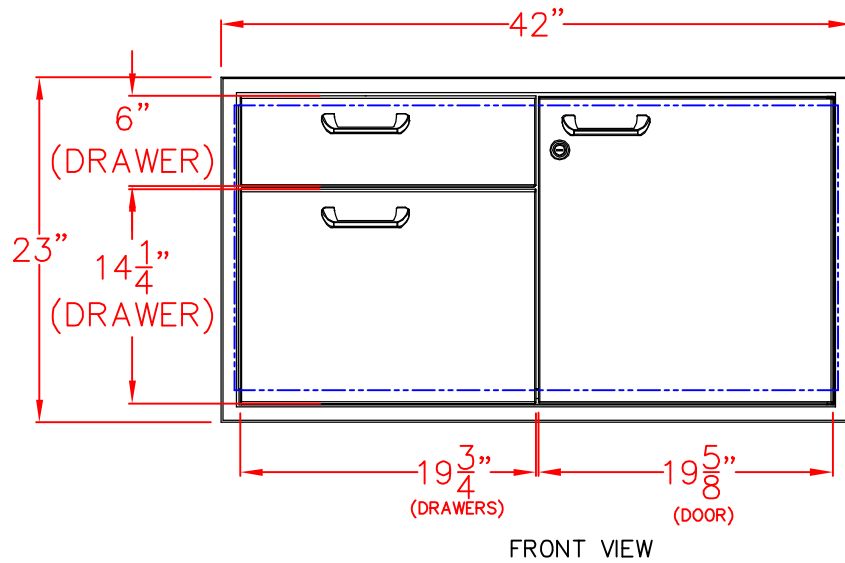

10/12/15

LYNX 42 IN. STORAGE ACCESSORY  
MODEL LSA42  
W/ DIMENSIONS

ISLAND CUTOUT  
IN BLUE

SIDE VIEW

10/12/15

LYNX 42 IN. STORAGE ACCESSORY  
MODEL LSA42  
ISLAND CUTOUT

ISLAND CUTOUT  
IN BLUE

FRONT VIEW

SIDE VIEW