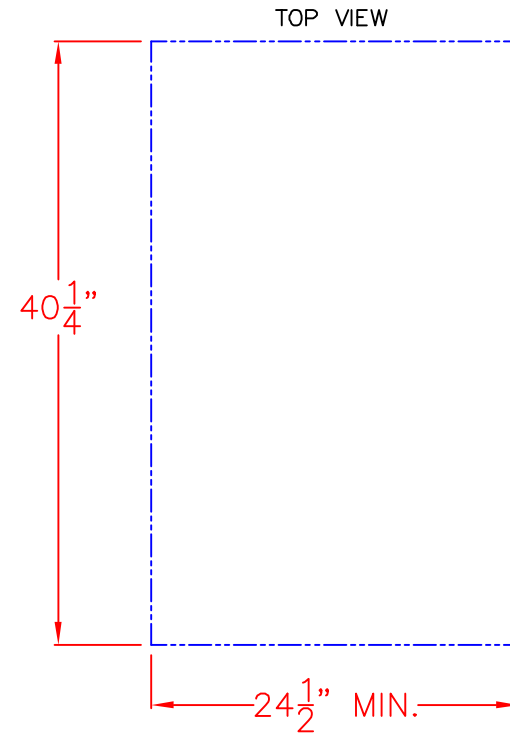

10/12/15

LYNX 42 IN. STORAGE ACCESSORY  
MODEL LSA42  
W/ DIMENSIONS

ISLAND CUTOUT  
IN BLUE

SIDE VIEW

10/12/15

LYNX 42 IN. STORAGE ACCESSORY  
MODEL LSA42  
ISLAND CUTOUT

ISLAND CUTOUT  
IN BLUE

FRONT VIEW

SIDE VIEW