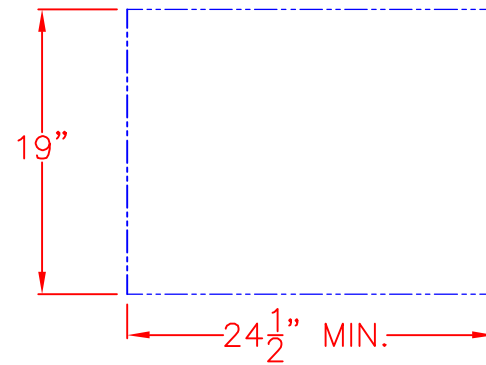

10/12/15

LYNX 42 IN. STORAGE ACCESSORY  
MODEL LSA42  
W/ DIMENSIONS

ISLAND CUTOUT  
IN BLUE

SIDE VIEW

10/12/15

LYNX 42 IN. STORAGE ACCESSORY  
MODEL LSA42  
ISLAND CUTOUT

ISLAND CUTOUT  
IN BLUE

FRONT VIEW

SIDE VIEW