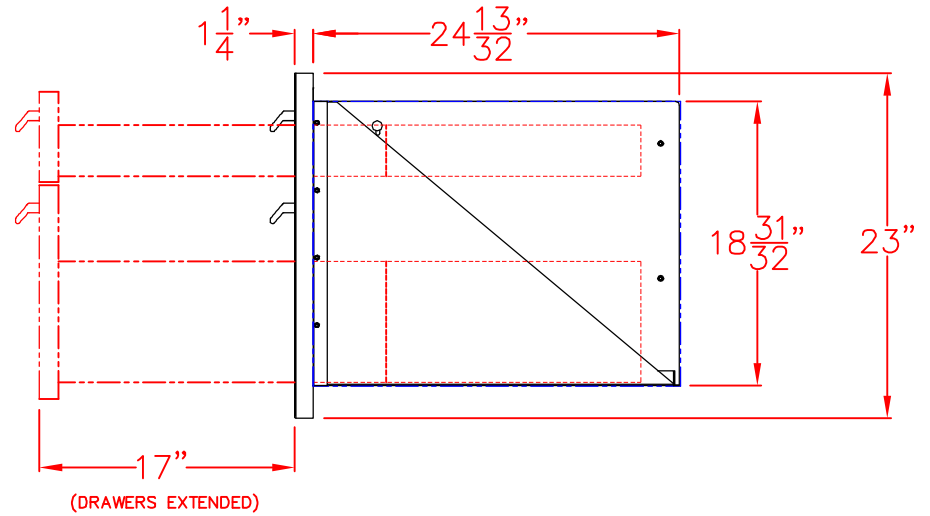

10/12/15

LYNX 42 IN. STORAGE ACCESSORY  
MODEL LSA42  
W/ DIMENSIONS

ISLAND CUTOUT  
IN BLUE

SIDE VIEW

10/12/15

LYNX 42 IN. STORAGE ACCESSORY  
MODEL LSA42  
ISLAND CUTOUT

ISLAND CUTOUT  
IN BLUE

FRONT VIEW

SIDE VIEW