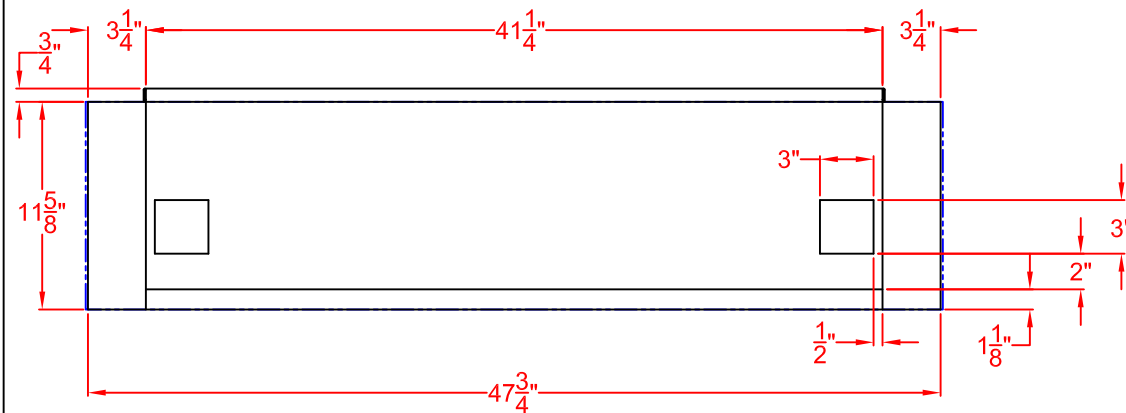

06/12/14

SEDONA BY LYNX LIJ700
INSULATED JACKET FOR L700
W/ DIMENSIONS

ISLAND CUTOUT
IN BLUE

FRONT VIEW

TOP
VIEW

RIGHT
SIDE
VIEW

06/12/14

SEDONA BY LYNX LIJ700
INSULATED JACKET FOR L700
ISLAND CUTOUT