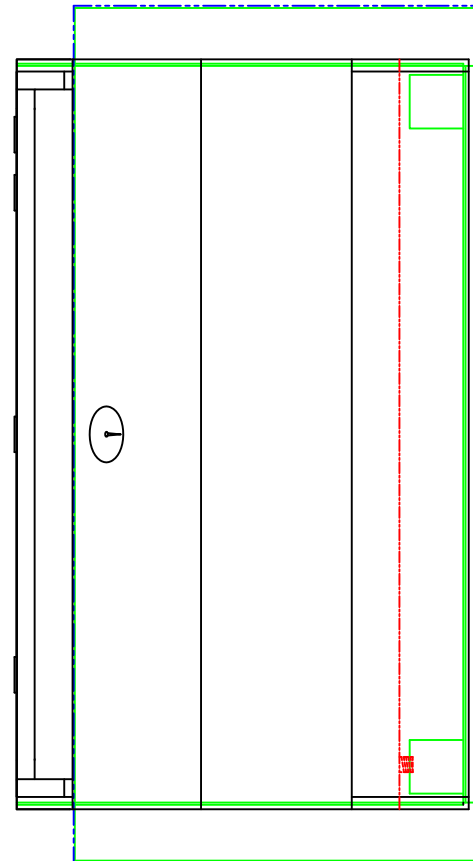

FRONT VIEW

TOP VIEW

RIGHT
SIDE
VIEW

06/12/14

SEDONA BY LYNX LIJ700
INSULATED JACKET IN PLACE
LIJ IN GREEN
ISLAND CUTOUT IN BLUE

FRONT VIEW

TOP
VIEW

RIGHT
SIDE
VIEW