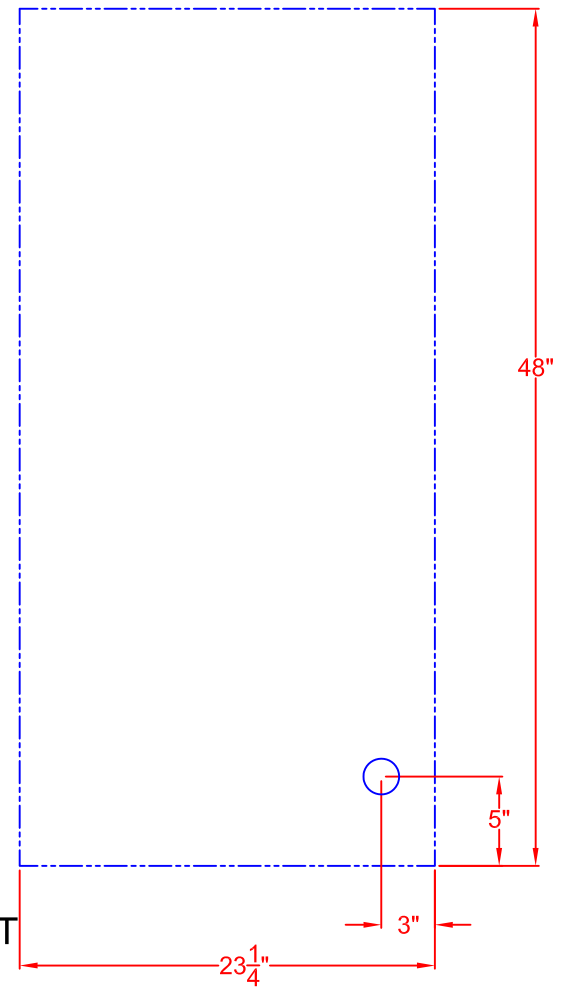

06/12/14

SEDONA BY LYNX LIJ700
INSULATED JACKET FOR L700
ISLAND CUTOUT

FRONT VIEW

TOP VIEW