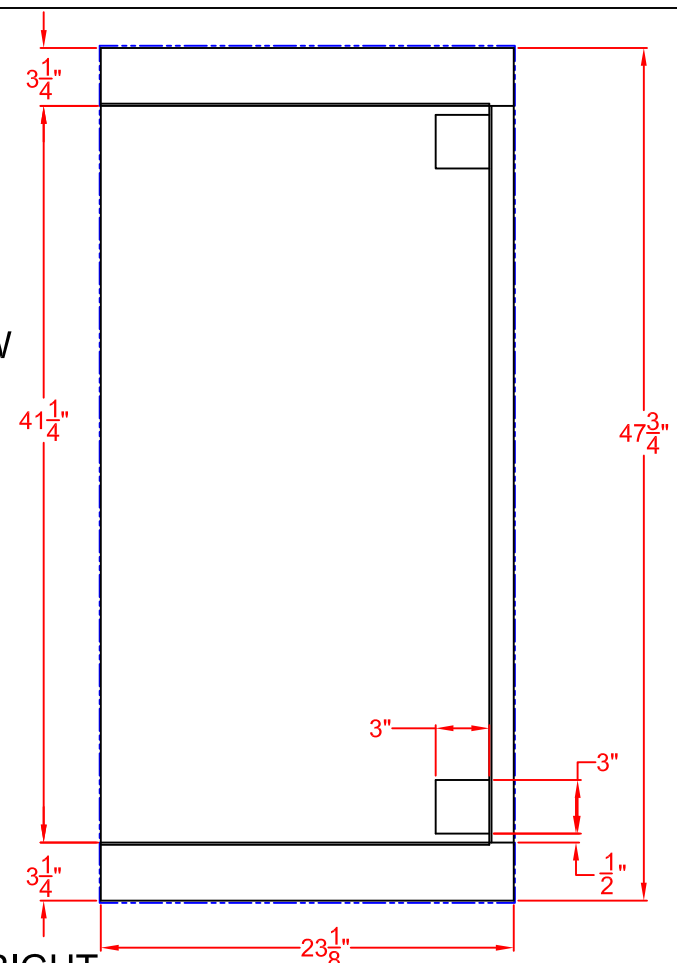

06/12/14

SEDONA BY LYNX LIJ700
INSULATED JACKET FOR L700
W/ DIMENSIONS

ISLAND CUTOUT
IN BLUE

FRONT VIEW

TOP
VIEW

RIGHT
SIDE
VIEW

06/12/14

SEDONA BY LYNX LIJ700
INSULATED JACKET FOR L700
ISLAND CUTOUT

FRONT VIEW

TOP VIEW

RIGHT
SIDE
VIEW

06/12/14

SEDONA BY LYNX LIJ700
INSULATED JACKET IN PLACE
LIJ IN GREEN
ISLAND CUTOUT IN BLUE

FRONT VIEW

TOP
VIEW

RIGHT
SIDE
VIEW