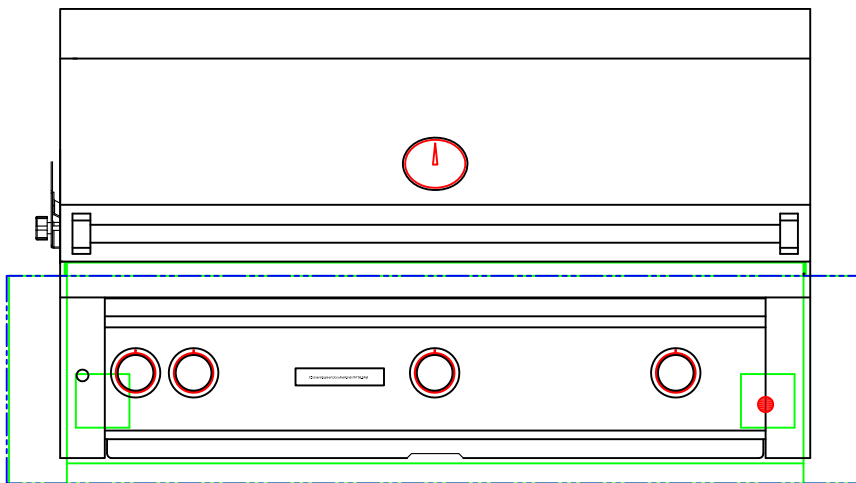

FRONT VIEW

TOP VIEW

RIGHT
SIDE
VIEW

06/12/14

SEDONA BY LYNX LIJ700
INSULATED JACKET IN PLACE
LIJ IN GREEN
ISLAND CUTOUT IN BLUE

FRONT VIEW

TOP
VIEW

RIGHT
SIDE
VIEW