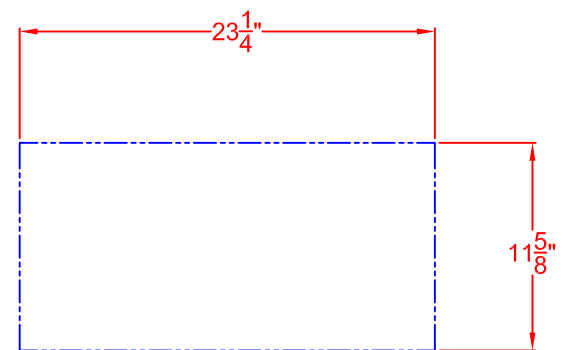

06/12/14

SEDONA BY LYNX LIJ700
INSULATED JACKET FOR L700
W/ DIMENSIONS

ISLAND CUTOUT
IN BLUE

FRONT VIEW

TOP
VIEW

RIGHT
SIDE
VIEW

06/12/14

SEDONA BY LYNX LIJ700
INSULATED JACKET FOR L700
ISLAND CUTOUT

FRONT VIEW

TOP VIEW

RIGHT
SIDE
VIEW

06/12/14

SEDONA BY LYNX LIJ700
INSULATED JACKET IN PLACE
LIJ IN GREEN
ISLAND CUTOUT IN BLUE

FRONT VIEW

TOP
VIEW

RIGHT
SIDE
VIEW