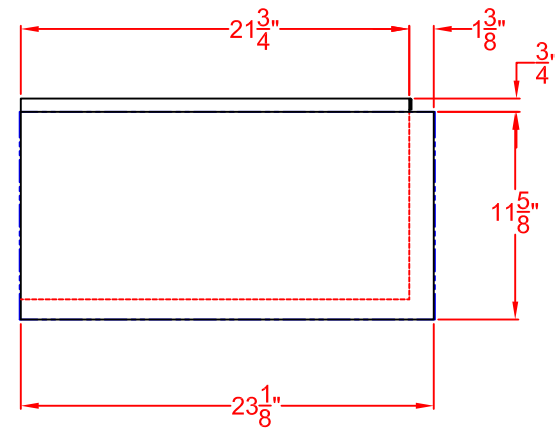

06/12/14

SEDONA BY LYNX LIJ700
INSULATED JACKET FOR L700
W/ DIMENSIONS

ISLAND CUTOUT
IN BLUE

FRONT VIEW

TOP
VIEW

RIGHT
SIDE
VIEW

06/12/14

SEDONA BY LYNX LIJ700
INSULATED JACKET FOR L700
ISLAND CUTOUT