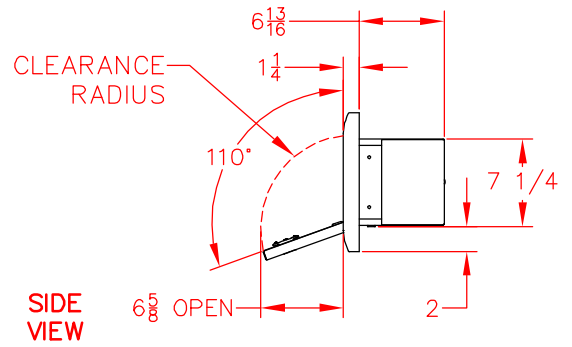

# LTWL - TOWEL HOLDER UTILITY DRAWER

## PRODUCT DIMENSIONS

## CUTOUT DIMENSIONS