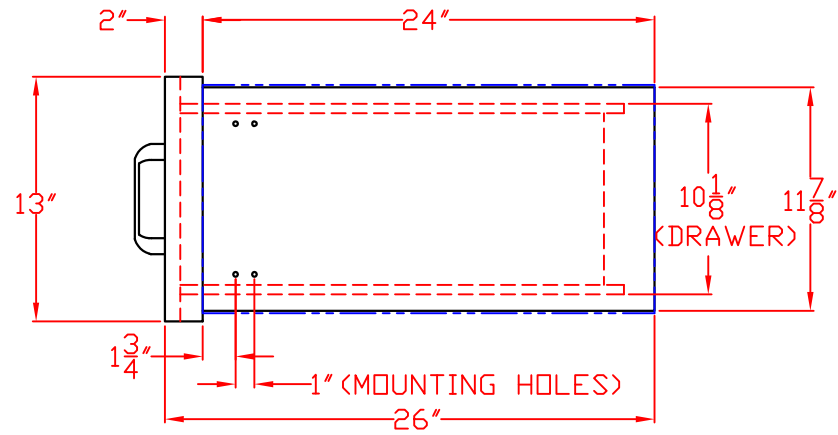

1/20/10

LYNX UTILITY DRAWER  
MODEL LUD-E  
W/ DIMENSIONS

TOP VIEW

ISLAND CUTOUT  
IN BLUE

FRONT VIEW

SIDE VIEW

LYNX UTILITY DRAWER  
MODEL LUD-E  
ISLAND CUTOUT

TOP VIEW

FRONT VIEW

SIDE VIEW