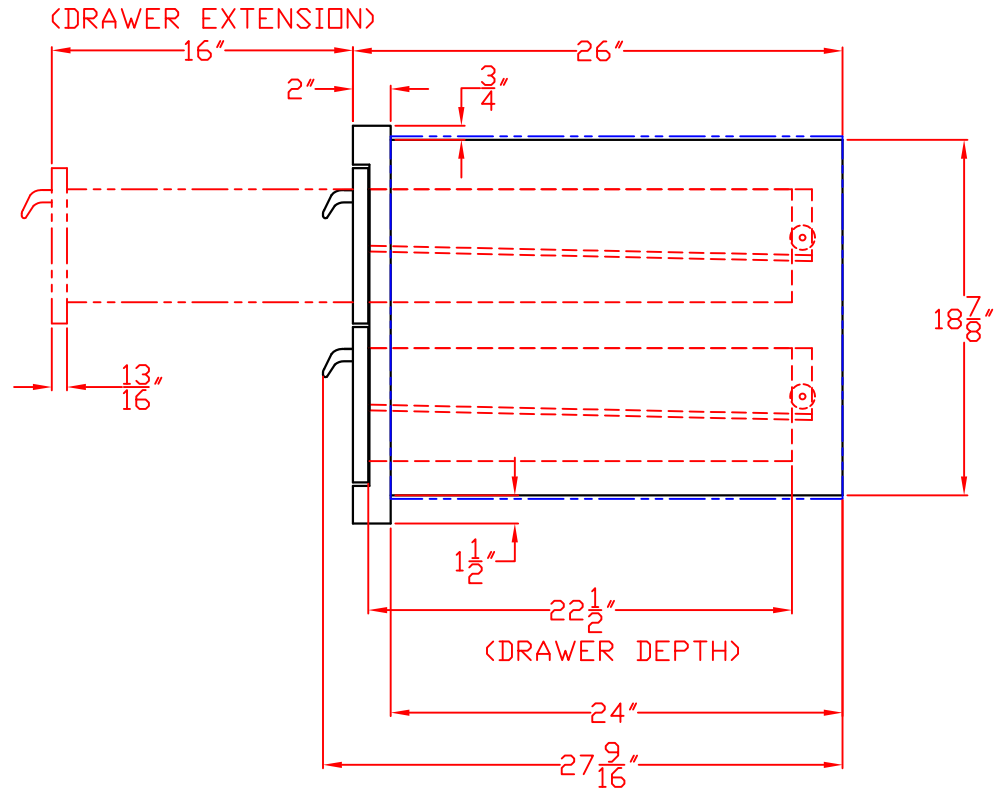

1/20/10

LYNX UTILITY DRAWER  
MODEL LUD-E  
W/ DIMENSIONS

TOP VIEW

ISLAND CUTOUT  
IN BLUE

FRONT VIEW

SIDE VIEW

LYNX UTILITY DRAWER  
MODEL LUD-E  
ISLAND CUTOUT

TOP VIEW

FRONT VIEW

SIDE VIEW