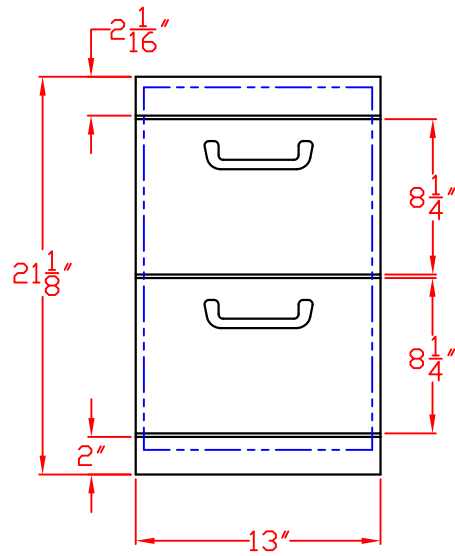

1/20/10

LYNX UTILITY DRAWER  
MODEL LUD-E  
W/ DIMENSIONS

TOP VIEW

ISLAND CUTOUT  
IN BLUE

FRONT VIEW

SIDE VIEW

LYNX UTILITY DRAWER  
MODEL LUD-E  
ISLAND CUTOUT

TOP VIEW

FRONT VIEW

SIDE VIEW