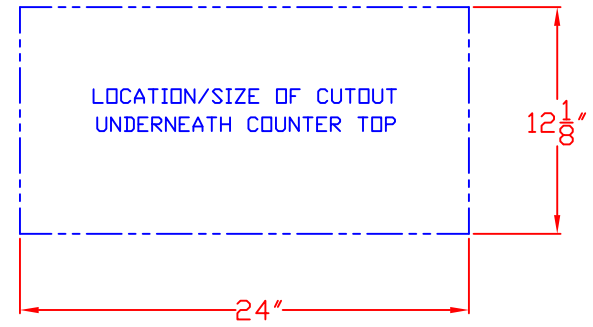

1/20/10

LYNX UTILITY DRAWER  
MODEL LUD-E  
W/ DIMENSIONS

TOP VIEW

ISLAND CUTOUT  
IN BLUE

FRONT VIEW

SIDE VIEW

LYNX UTILITY DRAWER  
MODEL LUD-E  
ISLAND CUTOUT

TOP VIEW

FRONT VIEW

SIDE VIEW