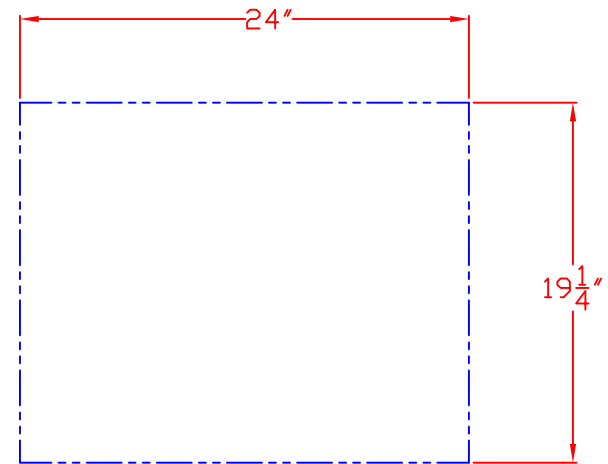

1/20/10

LYNX UTILITY DRAWER  
MODEL LUD-E  
W/ DIMENSIONS

TOP VIEW

ISLAND CUTOUT  
IN BLUE

FRONT VIEW

SIDE VIEW

LYNX UTILITY DRAWER  
MODEL LUD-E  
ISLAND CUTOUT

TOP VIEW

FRONT VIEW

SIDE VIEW