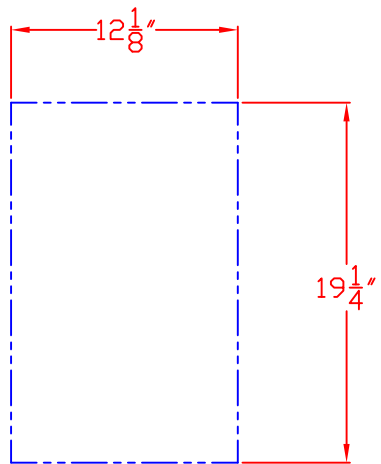

1/20/10

LYNX UTILITY DRAWER  
MODEL LUD-E  
W/ DIMENSIONS

TOP VIEW

ISLAND CUTOUT  
IN BLUE

FRONT VIEW

SIDE VIEW

LYNX UTILITY DRAWER  
MODEL LUD-E  
ISLAND CUTOUT

TOP VIEW

FRONT VIEW

SIDE VIEW