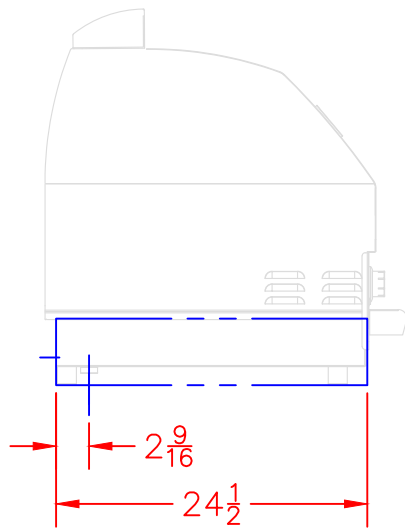

# LYNX 30 IN. NAPOLI OUTDOOR OVEN

MODEL LPZA  
W/DIMENSIONS

ISLAND CUTOUT  
IN BLUE

SHIPPING WT: 275#  
NET WT: 254#

04/20/18

# LYNX 30 IN. NAPOLI OUTDOOR OVEN

MODEL LPZA

ISLAND CUTOUT

ISLAND CUTOUT  
IN BLUE

SHIPPING WT: 275#

NET WT: 254#

04/20/18

LYNX 30 IN. NAPOLI  
OUTDOOR OVEN  
MODEL LPZA  
ISLAND COUNTERTOP

ISLAND IN BLUE

SHIPPING WT: 275#  
NET WT: 254#