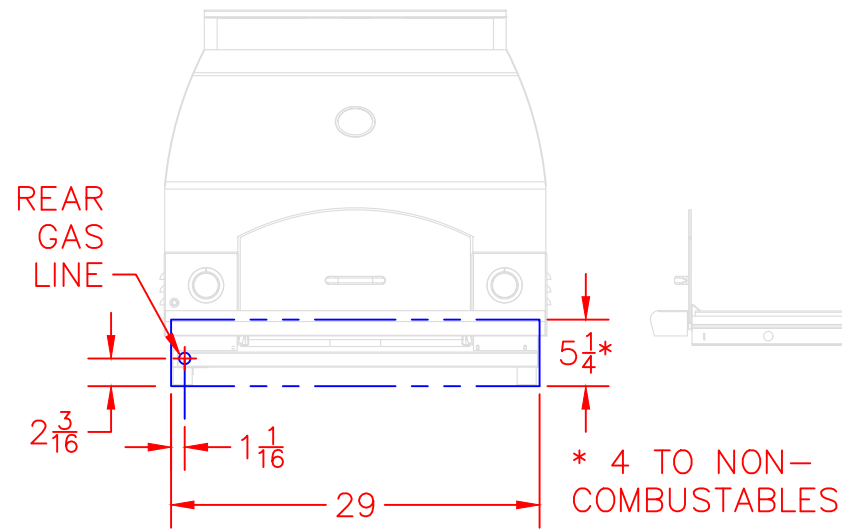

# LYNX 30 IN. NAPOLI OUTDOOR OVEN

MODEL LPZA

ISLAND CUTOUT

ISLAND CUTOUT  
IN BLUE

SHIPPING WT: 275#

NET WT: 254#

04/20/18

LYNX 30 IN. NAPOLI  
OUTDOOR OVEN  
MODEL LPZA  
ISLAND COUNTERTOP

ISLAND IN BLUE

SHIPPING WT: 275#  
NET WT: 254#