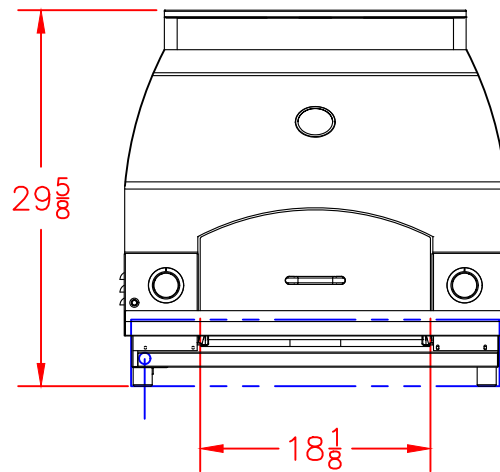

# LYNX 30 IN. NAPOLI OUTDOOR OVEN

MODEL LPZA  
W/DIMENSIONS

ISLAND CUTOUT  
IN BLUE

SHIPPING WT: 275#  
NET WT: 254#

04/20/18

# LYNX 30 IN. NAPOLI OUTDOOR OVEN

MODEL LPZA

ISLAND CUTOUT

ISLAND CUTOUT  
IN BLUE

SHIPPING WT: 275#

NET WT: 254#

04/20/18

LYNX 30 IN. NAPOLI  
OUTDOOR OVEN  
MODEL LPZA  
ISLAND COUNTERTOP

ISLAND IN BLUE

SHIPPING WT: 275#  
NET WT: 254#