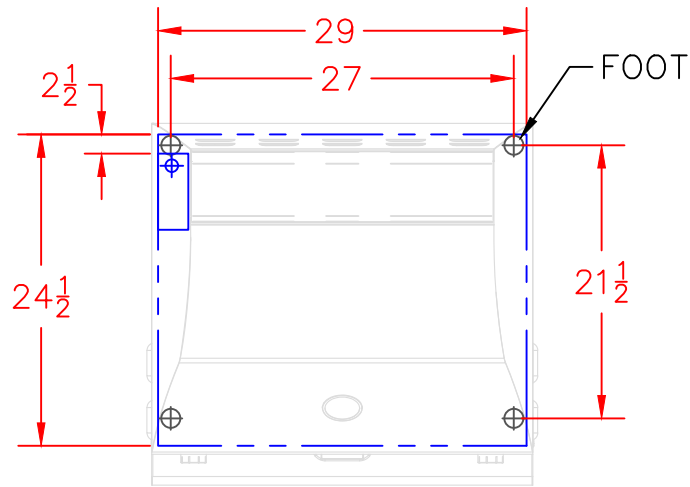

# LYNX 30 IN. NAPOLI OUTDOOR OVEN

MODEL LPZA

ISLAND CUTOUT

ISLAND CUTOUT  
IN BLUE

SHIPPING WT: 275#

NET WT: 254#

04/20/18

LYNX 30 IN. NAPOLI  
OUTDOOR OVEN  
MODEL LPZA  
ISLAND COUNTERTOP

ISLAND IN BLUE

SHIPPING WT: 275#  
NET WT: 254#