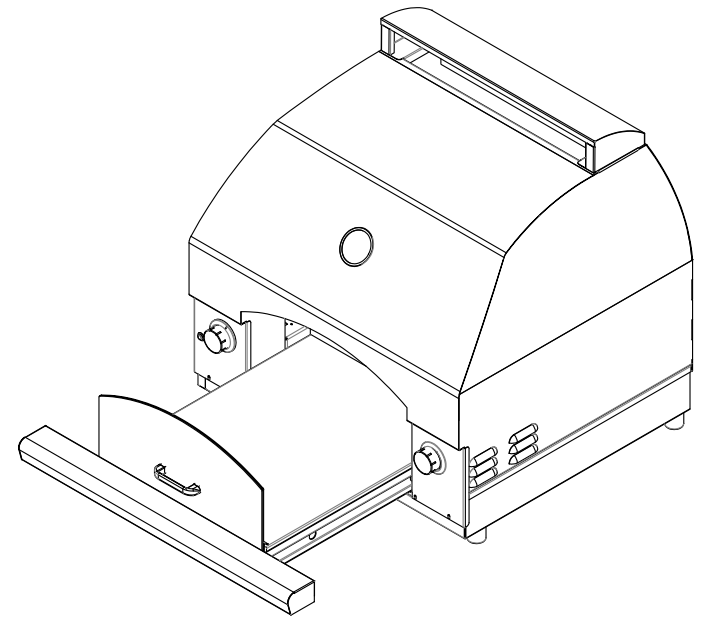

# LYNX 30 IN. NAPOLI OUTDOOR OVEN

MODEL LPZA  
W/DIMENSIONS

ISLAND CUTOUT  
IN BLUE

SHIPPING WT: 275#  
NET WT: 254#

04/20/18

# LYNX 30 IN. NAPOLI OUTDOOR OVEN

MODEL LPZA

ISLAND CUTOUT

ISLAND CUTOUT  
IN BLUE

SHIPPING WT: 275#

NET WT: 254#

04/20/18

LYNX 30 IN. NAPOLI  
OUTDOOR OVEN  
MODEL LPZA  
ISLAND COUNTERTOP