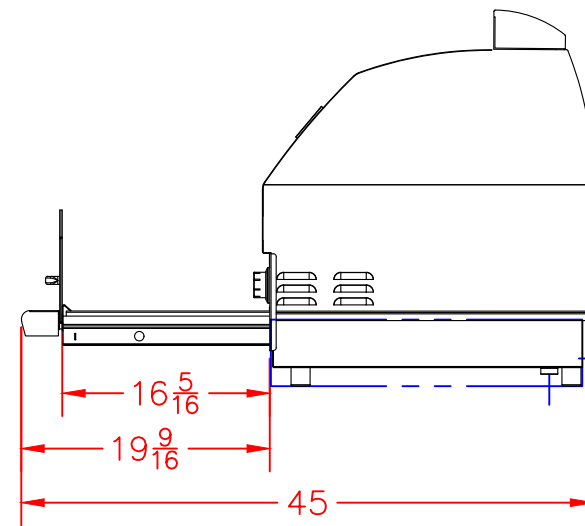

# LYNX 30 IN. NAPOLI OUTDOOR OVEN

MODEL LPZA  
W/DIMENSIONS

ISLAND CUTOUT  
IN BLUE

SHIPPING WT: 275#  
NET WT: 254#

04/20/18

# LYNX 30 IN. NAPOLI OUTDOOR OVEN

MODEL LPZA

ISLAND CUTOUT

ISLAND CUTOUT  
IN BLUE

SHIPPING WT: 275#

NET WT: 254#

04/20/18

LYNX 30 IN. NAPOLI  
OUTDOOR OVEN  
MODEL LPZA  
ISLAND COUNTERTOP

ISLAND IN BLUE

SHIPPING WT: 275#  
NET WT: 254#