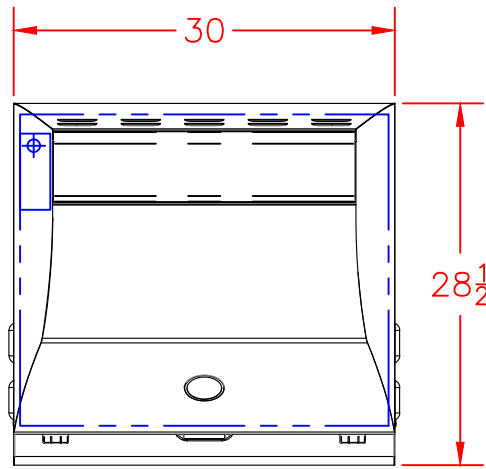

# LYNX 30 IN. NAPOLI OUTDOOR OVEN

MODEL LPZA  
W/DIMENSIONS

ISLAND CUTOUT  
IN BLUE

SHIPPING WT: 275#  
NET WT: 254#

04/20/18

# LYNX 30 IN. NAPOLI OUTDOOR OVEN

MODEL LPZA

ISLAND CUTOUT

ISLAND CUTOUT  
IN BLUE

SHIPPING WT: 275#

NET WT: 254#

04/20/18

LYNX 30 IN. NAPOLI  
OUTDOOR OVEN  
MODEL LPZA  
ISLAND COUNTERTOP

ISLAND IN BLUE

SHIPPING WT: 275#  
NET WT: 254#