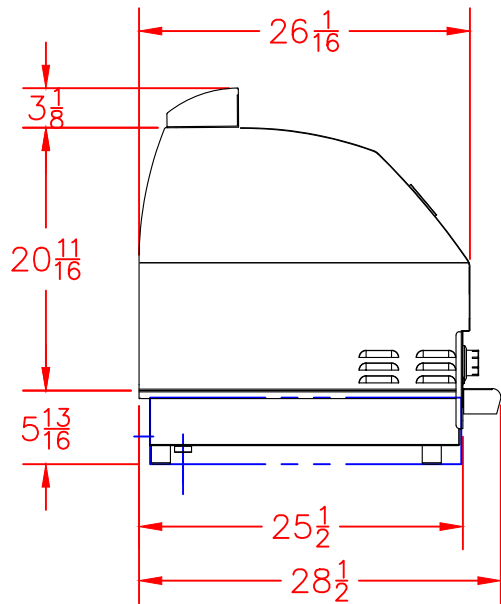

# LYNX 30 IN. NAPOLI OUTDOOR OVEN

MODEL LPZA  
W/DIMENSIONS

ISLAND CUTOUT  
IN BLUE

SHIPPING WT: 275#  
NET WT: 254#

04/20/18

# LYNX 30 IN. NAPOLI OUTDOOR OVEN

MODEL LPZA

ISLAND CUTOUT

ISLAND CUTOUT  
IN BLUE

SHIPPING WT: 275#

NET WT: 254#

04/20/18

LYNX 30 IN. NAPOLI  
OUTDOOR OVEN  
MODEL LPZA  
ISLAND COUNTERTOP

ISLAND IN BLUE

SHIPPING WT: 275#  
NET WT: 254#