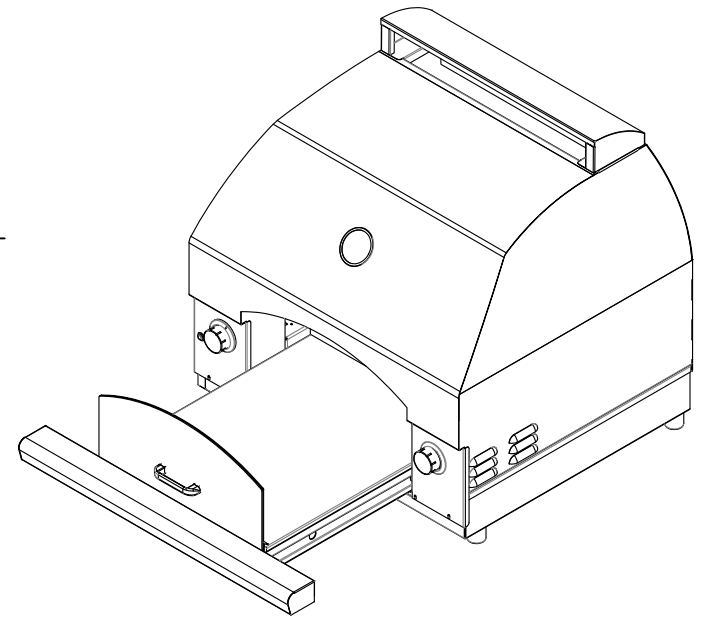

# LYNX 30 IN. NAPOLI OUTDOOR OVEN

MODEL LPZA

ISLAND CUTOUT

ISLAND CUTOUT  
IN BLUE

SHIPPING WT: 275#

NET WT: 254#

04/20/18

LYNX 30 IN. NAPOLI  
OUTDOOR OVEN  
MODEL LPZA  
ISLAND COUNTERTOP