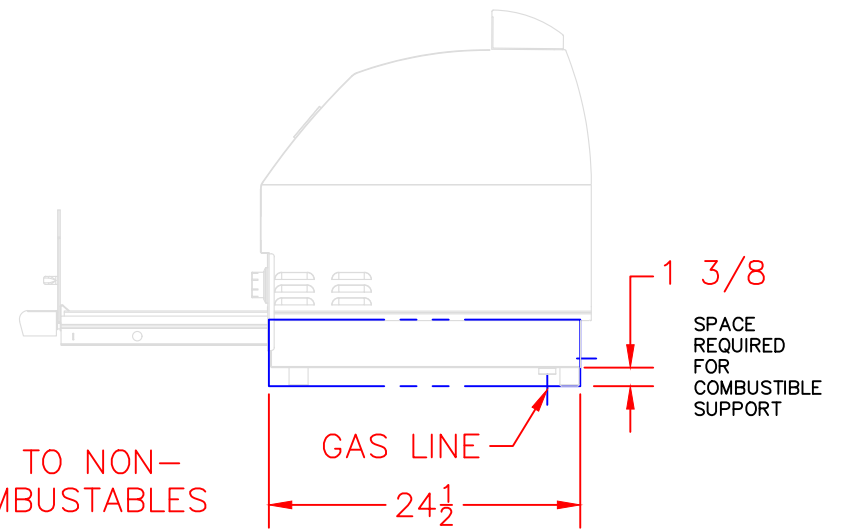

# LYNX 30 IN. NAPOLI OUTDOOR OVEN

MODEL LPZA

ISLAND CUTOUT

ISLAND CUTOUT  
IN BLUE

SHIPPING WT: 275#

NET WT: 254#

04/20/18

LYNX 30 IN. NAPOLI  
OUTDOOR OVEN  
MODEL LPZA  
ISLAND COUNTERTOP

ISLAND IN BLUE

SHIPPING WT: 275#  
NET WT: 254#