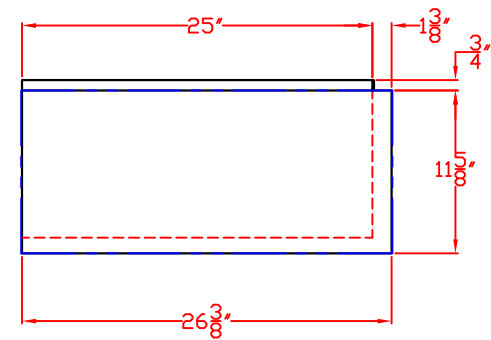

LYNX 42 IN. INSULATED JACKET  
WITH DIMENSIONS

ISLAND CUTOUT  
IN BLUE

TOP VIEW

FRONT VIEW

RIGHT SIDE VIEW

LYNX 42 IN. INSULATED JACKET  
ISLAND CUTOUT

TOP VIEW

FRONT VIEW

SIDE VIEW