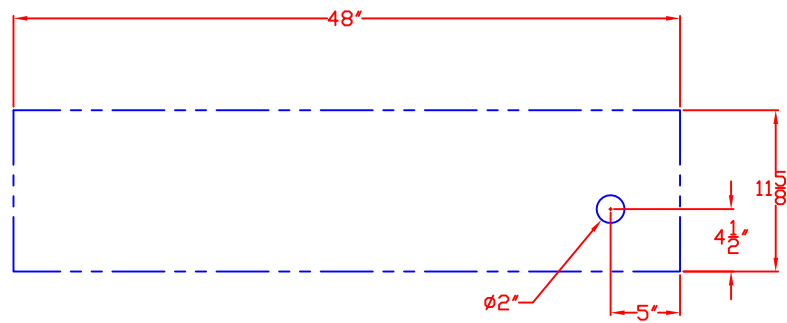

LYNX 42 IN. INSULATED JACKET  
WITH DIMENSIONS

ISLAND CUTOUT  
IN BLUE

TOP VIEW

FRONT VIEW

RIGHT SIDE VIEW

LYNX 42 IN. INSULATED JACKET  
ISLAND CUTOUT

TOP VIEW

FRONT VIEW

SIDE VIEW