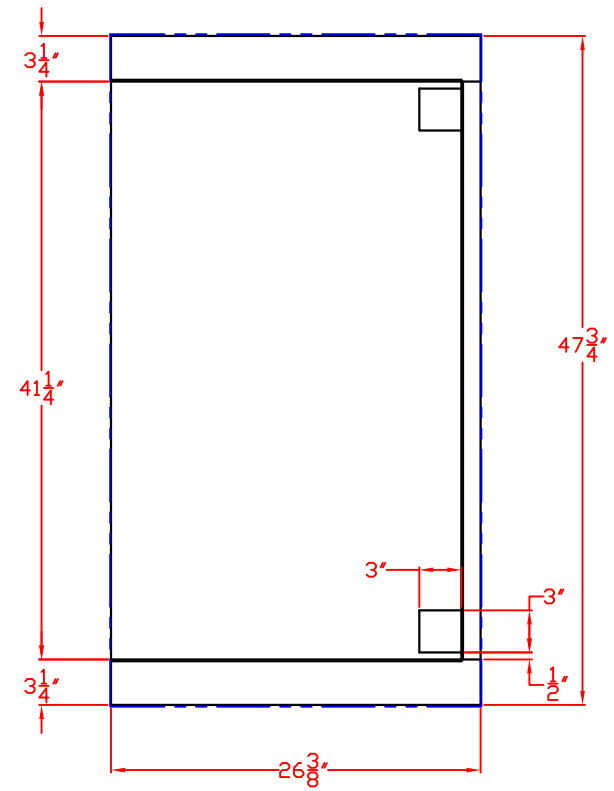

LYNX 42 IN. INSULATED JACKET  
WITH DIMENSIONS

ISLAND CUTOUT  
IN BLUE

TOP VIEW

FRONT VIEW

RIGHT SIDE VIEW

LYNX 42 IN. INSULATED JACKET  
ISLAND CUTOUT

TOP VIEW

FRONT VIEW

SIDE VIEW