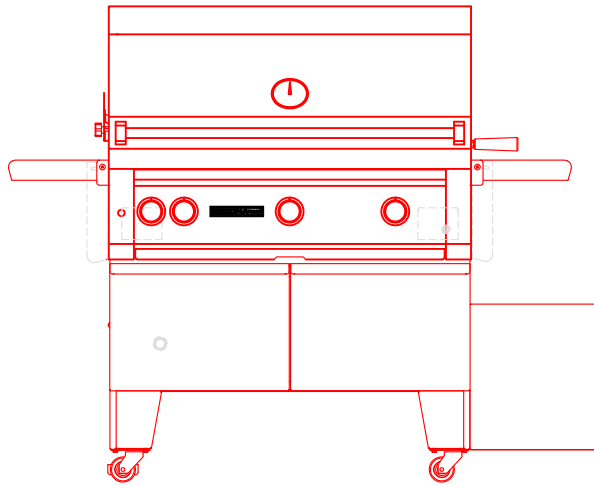

# SEDONA BY LYNX L36 ADA GRILL WITH CABINET

TOP VIEW

FRONT VIEW

RIGHT SIDE VIEW

# SEDONA BY LYNX L36 ADA GRILL WITH DRAWERS DIMENSIONS SHOWN

TOP VIEW

FRONT VIEW

RIGHT SIDE VIEW