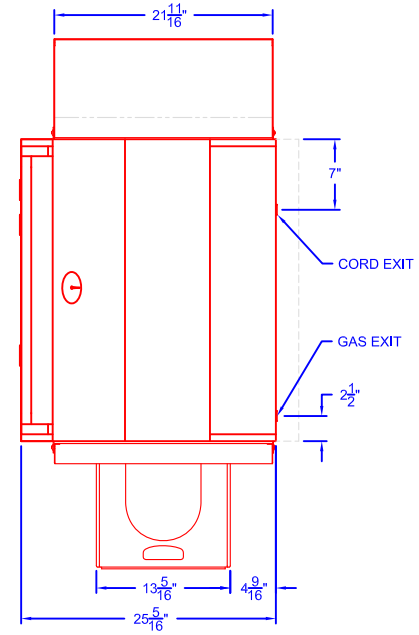

# SEDONA BY LYNX L36 ADA GRILL WITH CABINET

TOP VIEW

FRONT VIEW

RIGHT SIDE VIEW

# SEDONA BY LYNX L36 ADA GRILL WITH DRAWERS DIMENSIONS SHOWN

TOP VIEW

FRONT VIEW

RIGHT SIDE VIEW