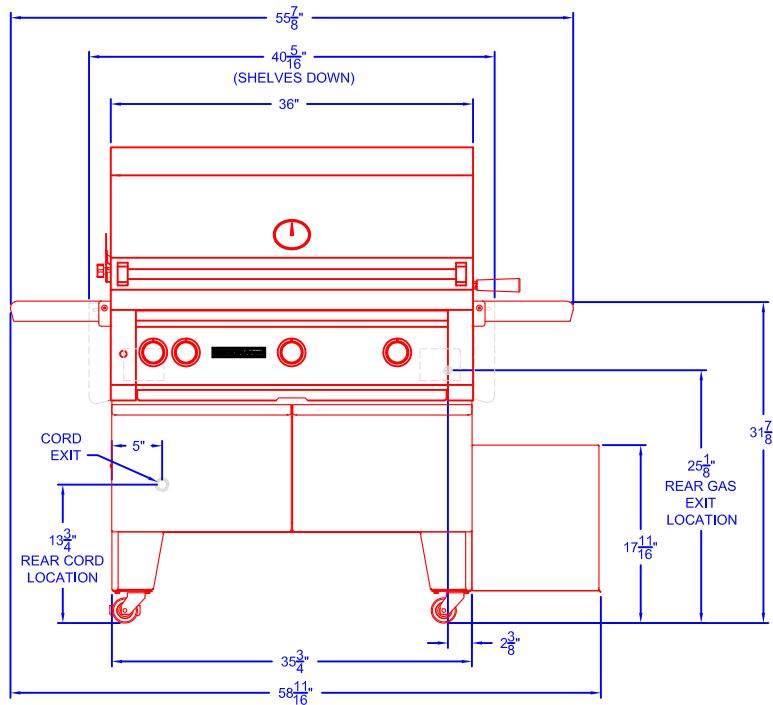

# SEDONA BY LYNX L36 ADA GRILL WITH CABINET

TOP VIEW

FRONT VIEW

RIGHT SIDE VIEW

# SEDONA BY LYNX L36 ADA GRILL WITH DRAWERS DIMENSIONS SHOWN

TOP VIEW

FRONT VIEW

RIGHT SIDE VIEW