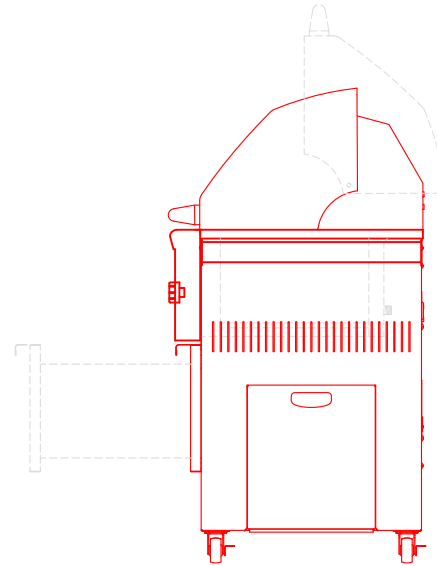

# SEDONA BY LYNX L36 ADA GRILL WITH CABINET

TOP VIEW

FRONT VIEW

RIGHT SIDE VIEW

# SEDONA BY LYNX L36 ADA GRILL WITH DRAWERS DIMENSIONS SHOWN

TOP VIEW

FRONT VIEW

RIGHT SIDE VIEW