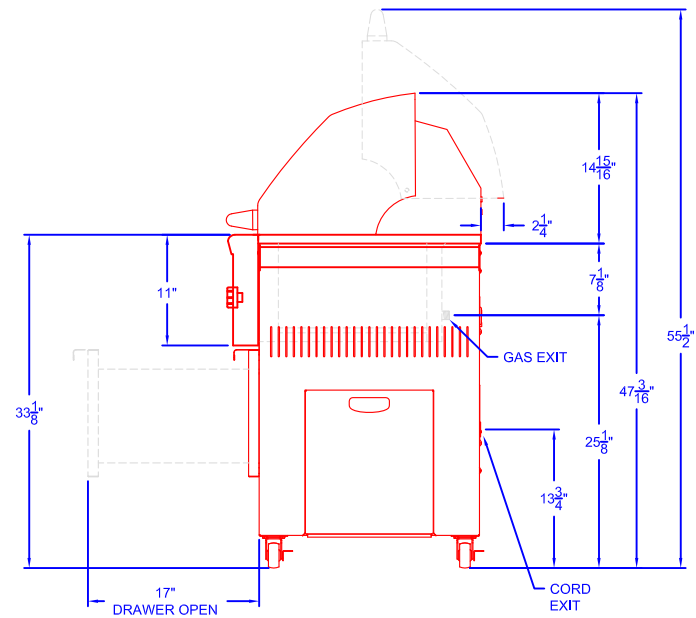

# SEDONA BY LYNX L36 ADA GRILL WITH CABINET

TOP VIEW

FRONT VIEW

RIGHT SIDE VIEW

# SEDONA BY LYNX L36 ADA GRILL WITH DRAWERS DIMENSIONS SHOWN

TOP VIEW

FRONT VIEW

RIGHT SIDE VIEW