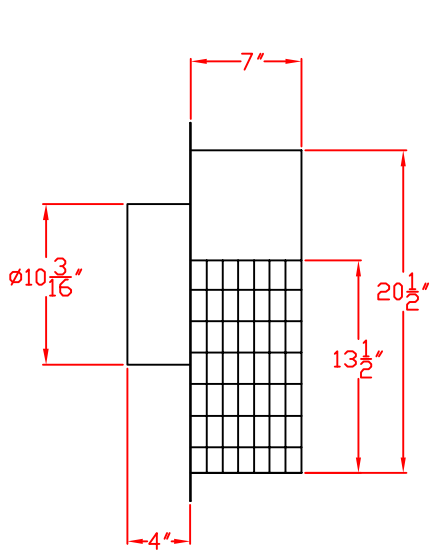

3/27/12

LYNX VENT HOOD
BLOWER MOTOR
EXTERNAL MOUNT
MODEL- LOHE
W/DIMENSIONS

BOTTOM VIEW

FRONT VIEW

SIDE VIEW

TOP VIEW