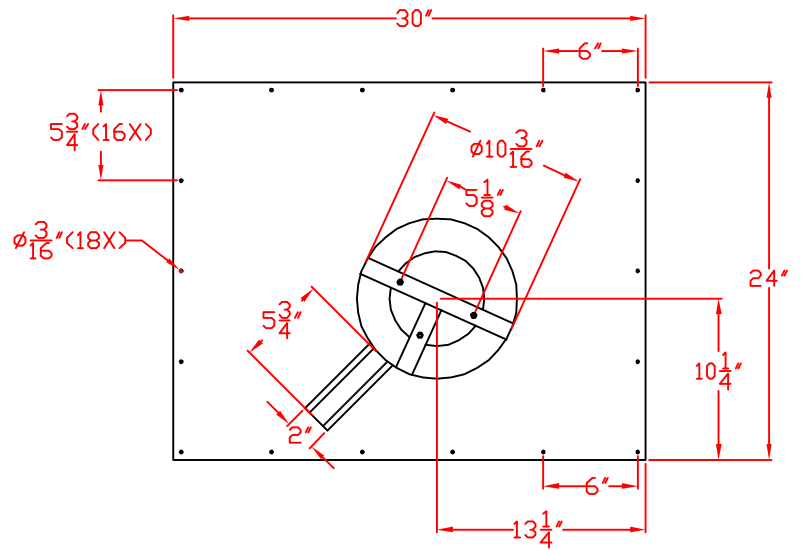

3/27/12

LYNX VENT HOOD
BLOWER MOTOR
EXTERNAL MOUNT
MODEL- LOHE
W/DIMENSIONS

BOTTOM VIEW

FRONT VIEW

SIDE VIEW

TOP VIEW