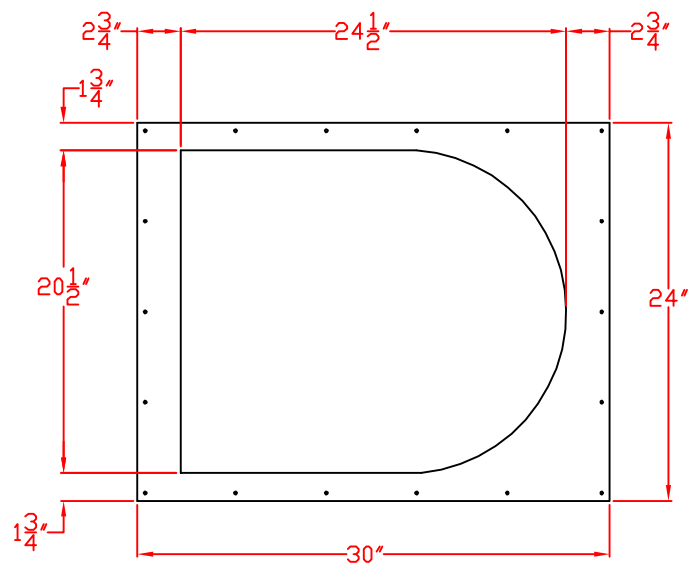

3/27/12

LYNX VENT HOOD
BLOWER MOTOR
EXTERNAL MOUNT
MODEL- LOHE
W/DIMENSIONS

BOTTOM VIEW

FRONT VIEW

SIDE VIEW

TOP VIEW