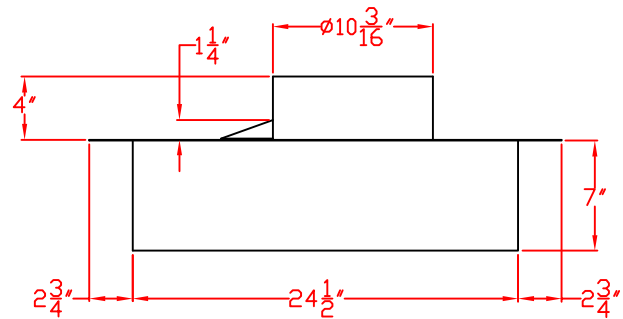

3/27/12

LYNX VENT HOOD
BLOWER MOTOR
EXTERNAL MOUNT
MODEL- LOHE
W/DIMENSIONS

BOTTOM VIEW

FRONT VIEW

SIDE VIEW

TOP VIEW