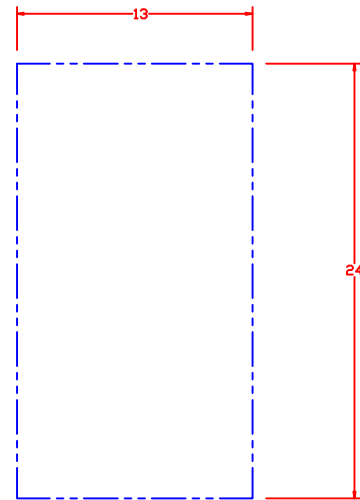

1/20/10

LYNX TRASH CENTER
MODEL L18TC
W/ DIMENSIONS

ISLAND CUTOUT
IN BLUE

TOP VIEW

FRONT VIEW

SIDE VIEW

1/20/10

LYNX TRASH CENTER
MODEL L18TC
ISLAND CUTOUT

TOP VIEW

FRONT VIEW

SIDE VIEW