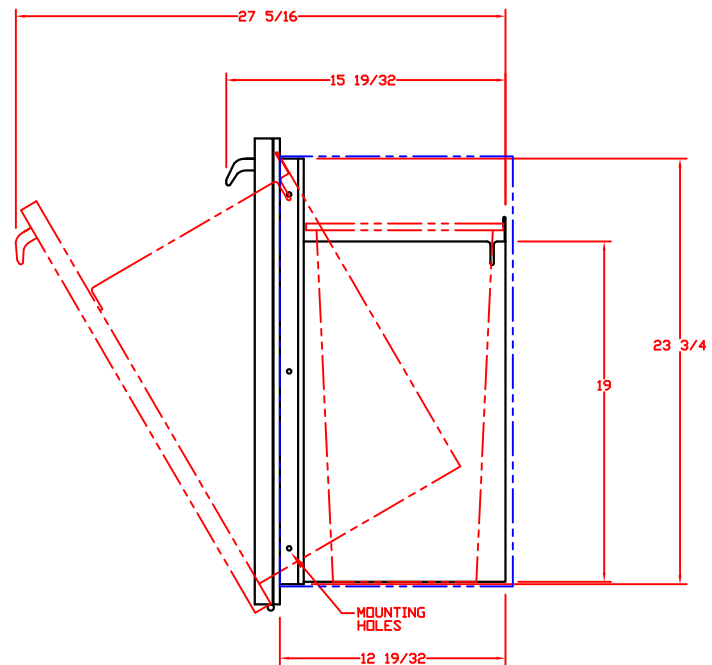

1/20/10

LYNX TRASH CENTER
MODEL L18TC
W/ DIMENSIONS

ISLAND CUTOUT
IN BLUE

TOP VIEW

FRONT VIEW

SIDE VIEW

1/20/10

LYNX TRASH CENTER
MODEL L18TC
ISLAND CUTOUT

TOP VIEW

FRONT VIEW

SIDE VIEW