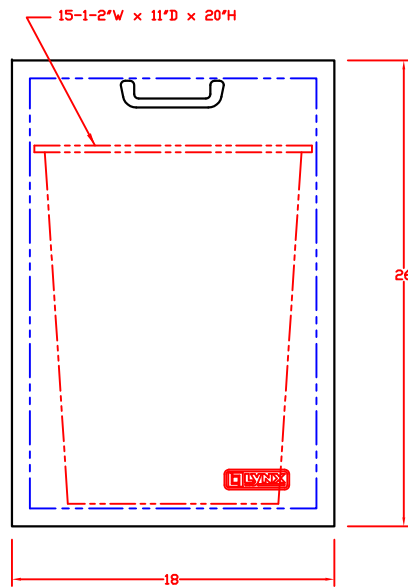

1/20/10

LYNX TRASH CENTER
MODEL L18TC
W/ DIMENSIONS

ISLAND CUTOUT
IN BLUE

TOP VIEW

FRONT VIEW

SIDE VIEW

1/20/10

LYNX TRASH CENTER
MODEL L18TC
ISLAND CUTOUT

TOP VIEW

FRONT VIEW

SIDE VIEW