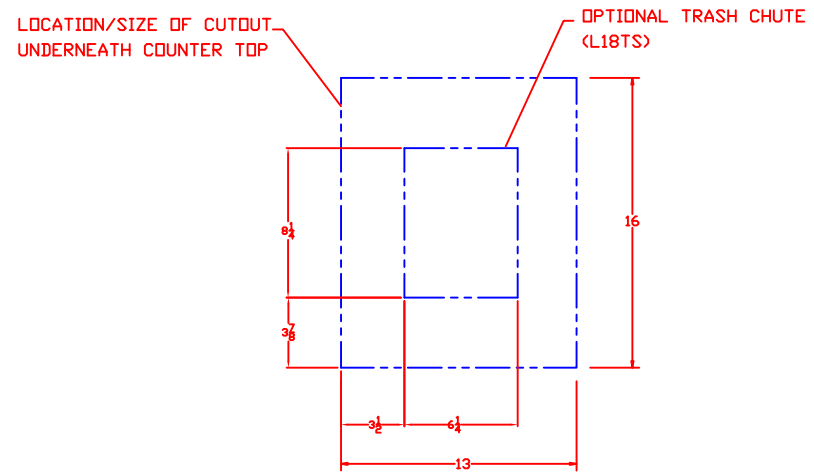

1/20/10

LYNX TRASH CENTER
MODEL L18TC
W/ DIMENSIONS

ISLAND CUTOUT
IN BLUE

TOP VIEW

FRONT VIEW

SIDE VIEW

1/20/10

LYNX TRASH CENTER
MODEL L18TC
ISLAND CUTOUT

TOP VIEW

FRONT VIEW

SIDE VIEW