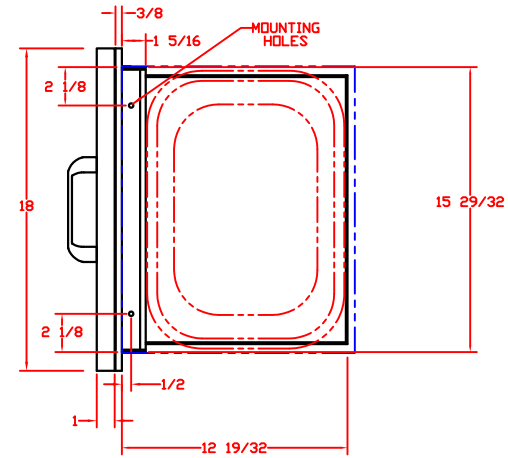

1/20/10

LYNX TRASH CENTER
MODEL L18TC
W/ DIMENSIONS

ISLAND CUTOUT
IN BLUE

TOP VIEW

FRONT VIEW

SIDE VIEW

1/20/10

LYNX TRASH CENTER
MODEL L18TC
ISLAND CUTOUT

TOP VIEW

FRONT VIEW

SIDE VIEW