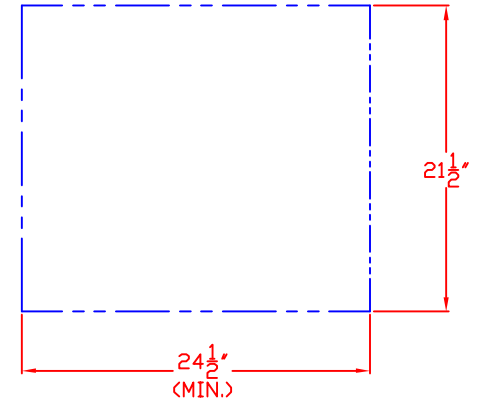

2/12/13

SEDONA by LYNX
20" OUTDOOR REFRIGERATOR
MODEL L500REF
WITH DIMENSIONS

ISLAND CUTOUT
IN BLUE

TOP VIEW

NOTE: FOR THIS ILLUSTRATION,
REFRIGERATOR HAS BEEN SET
AT MAXIMUM HEIGHT OF 34-3/8"

FRONT VIEW

SIDE VIEW

2/12/13

SEDONA by LYNX
20" OUTDOOR REFRIGERATOR
MODEL L500REF
ISLAND CUTOUT

ISLAND CUTOUT
IN BLUE

TOP VIEW

FRONT VIEW

SIDE VIEW