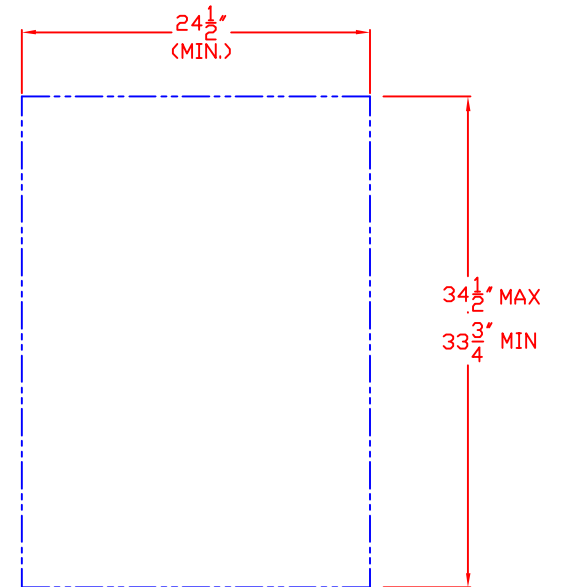

2/12/13

SEDONA by LYNX
20" OUTDOOR REFRIGERATOR
MODEL L500REF
WITH DIMENSIONS

ISLAND CUTOUT
IN BLUE

TOP VIEW

NOTE: FOR THIS ILLUSTRATION,
REFRIGERATOR HAS BEEN SET
AT MAXIMUM HEIGHT OF 34-3/8"

FRONT VIEW

SIDE VIEW

2/12/13

SEDONA by LYNX
20" OUTDOOR REFRIGERATOR
MODEL L500REF
ISLAND CUTOUT

ISLAND CUTOUT
IN BLUE

TOP VIEW

FRONT VIEW

SIDE VIEW