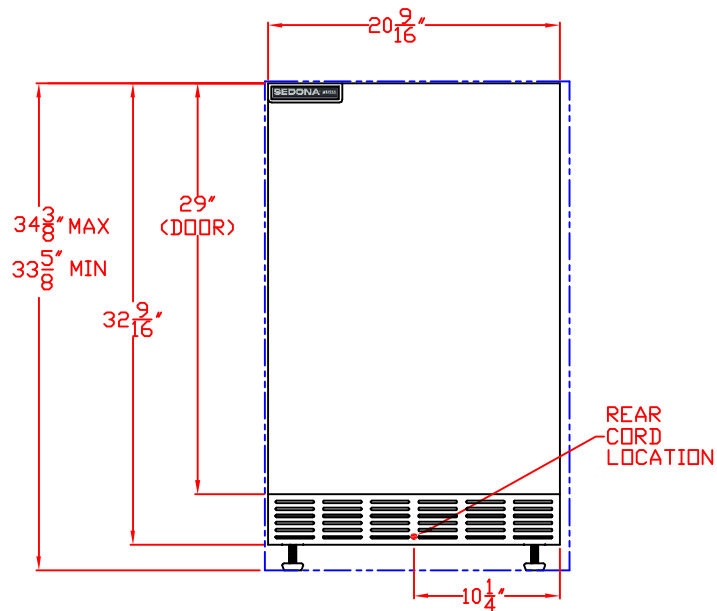

2/12/13

SEDONA by LYNX
20" OUTDOOR REFRIGERATOR
MODEL L500REF
WITH DIMENSIONS

ISLAND CUTOUT
IN BLUE

TOP VIEW

NOTE: FOR THIS ILLUSTRATION,
REFRIGERATOR HAS BEEN SET
AT MAXIMUM HEIGHT OF 34-3/8"

FRONT VIEW

SIDE VIEW

2/12/13

SEDONA by LYNX
20" OUTDOOR REFRIGERATOR
MODEL L500REF
ISLAND CUTOUT

ISLAND CUTOUT
IN BLUE

TOP VIEW

FRONT VIEW

SIDE VIEW