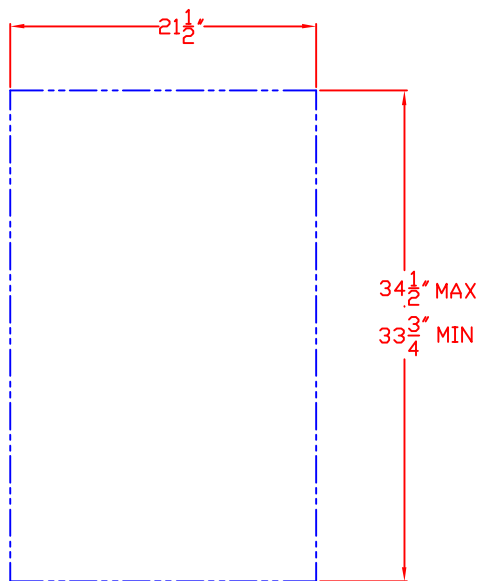

2/12/13

SEDONA by LYNX
20" OUTDOOR REFRIGERATOR
MODEL L500REF
WITH DIMENSIONS

ISLAND CUTOUT
IN BLUE

TOP VIEW

NOTE: FOR THIS ILLUSTRATION,
REFRIGERATOR HAS BEEN SET
AT MAXIMUM HEIGHT OF 34-3/8"

FRONT VIEW

SIDE VIEW

2/12/13

SEDONA by LYNX
20" OUTDOOR REFRIGERATOR
MODEL L500REF
ISLAND CUTOUT

ISLAND CUTOUT
IN BLUE

TOP VIEW

FRONT VIEW

SIDE VIEW