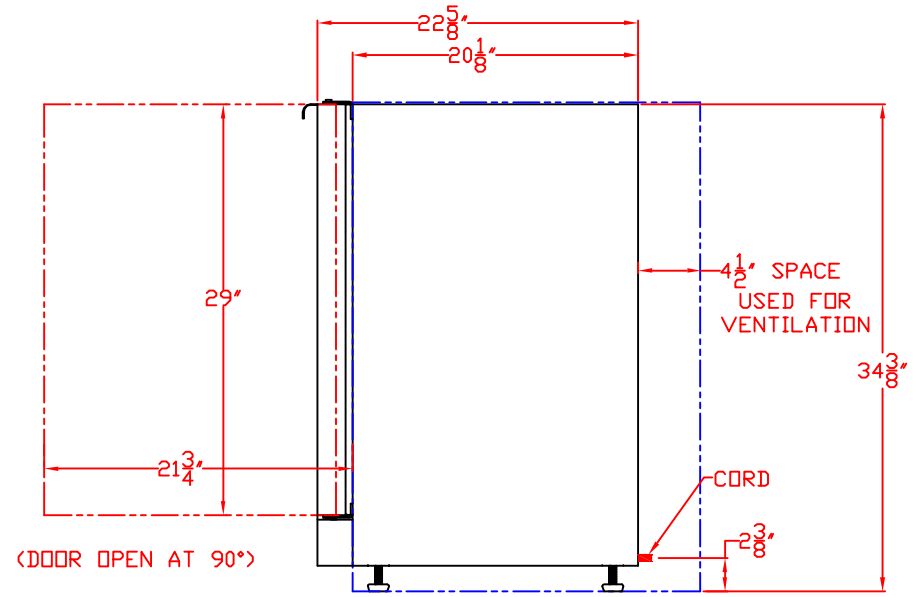

2/12/13

SEDONA by LYNX
20" OUTDOOR REFRIGERATOR
MODEL L500REF
WITH DIMENSIONS

ISLAND CUTOUT
IN BLUE

TOP VIEW

NOTE: FOR THIS ILLUSTRATION,
REFRIGERATOR HAS BEEN SET
AT MAXIMUM HEIGHT OF 34-3/8"

FRONT VIEW

SIDE VIEW

2/12/13

SEDONA by LYNX
20" OUTDOOR REFRIGERATOR
MODEL L500REF
ISLAND CUTOUT

ISLAND CUTOUT
IN BLUE

TOP VIEW

FRONT VIEW

SIDE VIEW