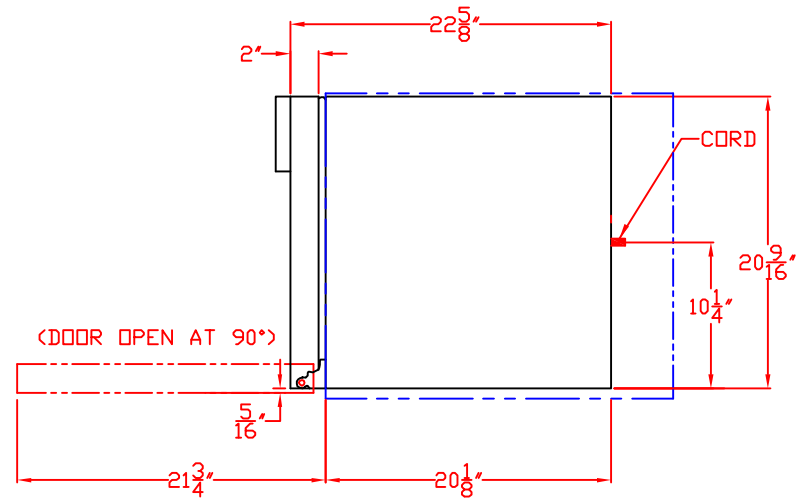

2/12/13

SEDONA by LYNX
20" OUTDOOR REFRIGERATOR
MODEL L500REF
WITH DIMENSIONS

ISLAND CUTOUT
IN BLUE

TOP VIEW

NOTE: FOR THIS ILLUSTRATION,
REFRIGERATOR HAS BEEN SET
AT MAXIMUM HEIGHT OF 34-3/8"

FRONT VIEW

SIDE VIEW

2/12/13

SEDONA by LYNX
20" OUTDOOR REFRIGERATOR
MODEL L500REF
ISLAND CUTOUT

ISLAND CUTOUT
IN BLUE

TOP VIEW

FRONT VIEW

SIDE VIEW