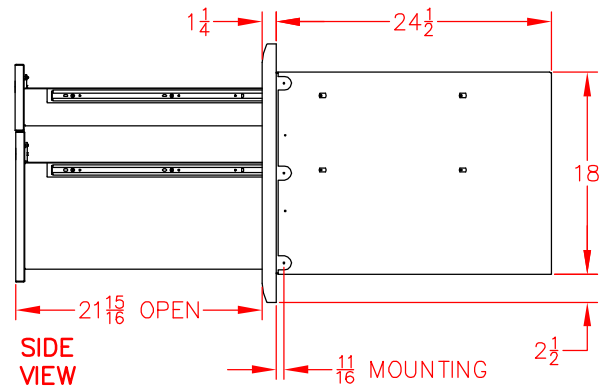

LDW19-4 DOUBLE DRAWER 19

PRODUCT DIMENSIONS

TOP VIEW

FRONT VIEW

SIDE VIEW

CUTOUT DIMENSIONS