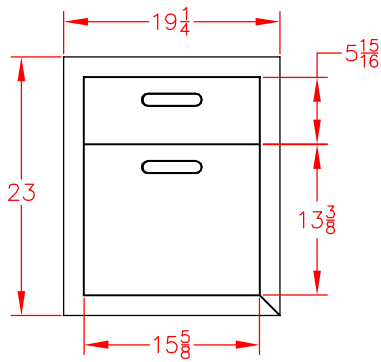

LDW19-4 DOUBLE DRAWER 19

PRODUCT DIMENSIONS

TOP VIEW

FRONT VIEW

SIDE VIEW

CUTOUT DIMENSIONS