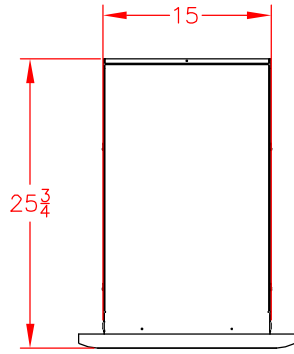

LDW19-4 DOUBLE DRAWER 19

PRODUCT DIMENSIONS

TOP VIEW

FRONT VIEW

SIDE VIEW

CUTOUT DIMENSIONS